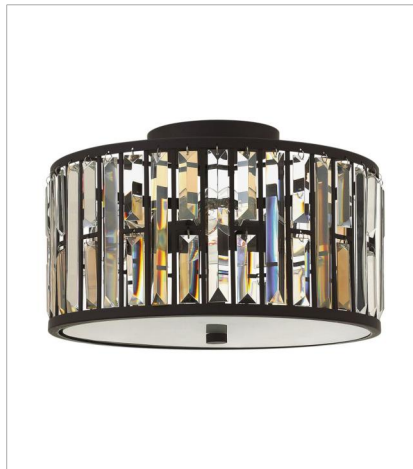

# GEMMA

Gemma is a contemporary chandelier collection with stunning rectangular prisms of amber pearl and clear crystal set within a frame of Vintage Bronze or Silver Leaf to create a seamless sparkling, jewelry-like effect.

**FINISH:** Vintage Bronze

**FR33730VBZ**  
TWO LIGHT SCONCE  
8" W, 25.5" H  
Socketed  
2-5w Cand. LED, 60w Equiv.

**FR33735VBZ**  
MEDIUM DRUM  
21.3" W, 16" H  
Socketed  
3-14w Med. LED, 100w Equiv.

**FR33736VBZ**  
LARGE TWO TIER DRUM  
16" W, 33.5" H  
Socketed  
6-5w Cand. LED, 60w Equiv.

**FR33738VBZ**  
SIX LIGHT LINEAR  
45" W, 10.3" H  
Socketed  
6-14w Med. LED, 100w Equiv.

**FR33731VBZ**  
MEDIUM FLUSH MOUNT  
15.5" W, 9.3" H  
Socketed  
3-14w Med. LED, 100w Equiv.