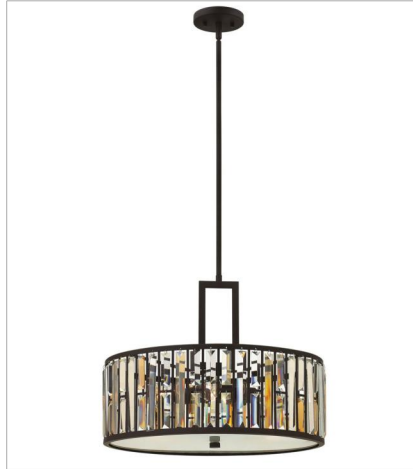

GEMMA

Gemma is a contemporary chandelier collection with stunning rectangular prisms of amber pearl and clear crystal set within a frame of Vintage Bronze to create a seamless sparkling jewelry-like effect.

FINISH: Vintage Bronze

FR33730VBZ
TWO LIGHT SCONCE
8" W, 25.5" H
Socketed
2-5w Cand. LED, 60w Equiv.

FR33735VBZ
MEDIUM DRUM
21.3" W, 16" H
Socketed
3-14w Med. LED, 100w Equiv.

FR33736VBZ
LARGE TWO TIER DRUM
16" W, 33.5" H
Socketed
6-5w Cand. LED, 60w Equiv.

FR33738VBZ
SIX LIGHT LINEAR
45" W, 10.3" H
Socketed
6-14w Med. LED, 100w Equiv.

FR33731VBZ
MEDIUM FLUSH MOUNT
15.5" W, 9.3" H
Socketed
3-14w Med. LED, 100w Equiv.

FR33734VBZ
SMALL DRUM
16" W, 15.8" H
Socketed
3-5w Cand. LED, 60w Equiv.

FINISH: Vintage Bronze

FR33737VBZ
SMALL PENDANT
10.3" W, 11.8" H
Socketed
1-14w Med. LED, 100w Equiv.