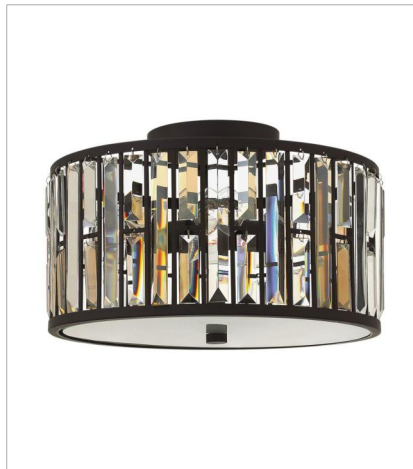

GEMMA

Gemma is a contemporary chandelier collection with stunning rectangular prisms of amber pearl and clear crystal set within a frame of Vintage Bronze to create a seamless sparkling jewelry-like effect.

FINISH: Vintage Bronze

FR33730VBZ
TWO LIGHT SCONCE
8" W, 25.5" H
Socketed
2-5w Cand. LED, 60w Equiv.

FR33735VBZ
MEDIUM DRUM
21.3" W, 16" H
Socketed
3-14w Med. LED, 100w Equiv.

FR33736VBZ
LARGE TWO TIER DRUM
16" W, 33.5" H
Socketed
6-5w Cand. LED, 60w Equiv.

FR33738VBZ
SIX LIGHT LINEAR
45" W, 10.3" H
Socketed
6-14w Med. LED, 100w Equiv.

FR33731VBZ
MEDIUM FLUSH MOUNT
15.5" W, 9.3" H
Socketed
3-14w Med. LED, 100w Equiv.

FR33734VBZ
SMALL DRUM
16" W, 15.8" H
Socketed
3-5w Cand. LED, 60w Equiv.

FINISH: Vintage Bronze

FR33737VBZ
SMALL PENDANT
10.3" W, 11.8" H
Socketed
1-14w Med. LED, 100w Equiv.