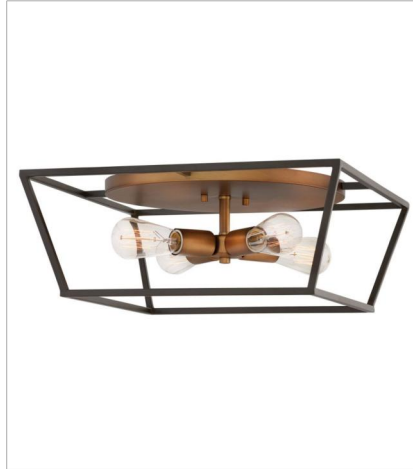

3331BZ
MEDIUM FLUSH MOUNT
18" W, 7.3" H
Socketed
4-14w Med. LED, 60w Equiv.