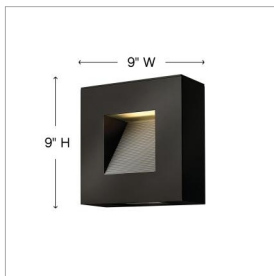

LUNA

1647SK-LED

SMALL WALL MOUNT LANTERN

Luna is a modern collection of solid aluminum fixtures offered in a unique combination of contemporary styles, including sleek wall lanterns. Luna also offers chic pocket wall sconces and compact ceiling mounts that are ideal for indoors or out.

DETAILS	
FINISH:	Satin Black
MATERIAL:	Aluminum
GLASS:	Etched Lens
DIMMABLE:	YES - CL TYPE DIMMER (SSL7A)

DIMENSIONS	
WIDTH:	9"
HEIGHT:	9"
WEIGHT:	7lb
BACK PLATE:	4.5"W X 6.75"H
EXTENSION:	4"
TOP TO OUTLET:	4.5"

LIGHT SOURCE	
LIGHT SOURCE:	Integrated LED
LED NAME:	(2) LC2-60
WATTAGE:	15w LED *Included
VOLTAGE:	120v
LUMENS:	1200
CRI:	96
INCANDESCENT EQUIVALENCY:	2 x 60w
DIMMABLE:	YES - CL TYPE DIMMER (SSL7A)

SHIPPING	
CARTON LENGTH:	12
CARTON WIDTH:	12
CARTON HEIGHT:	8
CARTON WEIGHT:	8