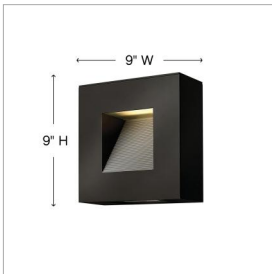

LUNA

1647SK-LED

SMALL WALL MOUNT LANTERN

Luna is a modern collection of solid aluminum fixtures offered in a unique combination of contemporary styles, including sleek wall lanterns. Luna also offers chic pocket wall sconces and compact ceiling mounts that are ideal for indoors or out.

DETAILS	
FINISH:	Satin Black
MATERIAL:	Aluminum
GLASS:	Etched Lens
DIMMABLE:	YES - CL TYPE DIMMER (SSL7A)

DIMENSIONS	
WIDTH:	9"
HEIGHT:	9"
WEIGHT:	7lb
BACK PLATE:	4.5"W X 6.75"H
EXTENSION:	4"
TOP TO OUTLET:	4.5"

LIGHT SOURCE	
LIGHT SOURCE:	Integrated LED
LED NAME:	(2) LC2-60
WATTAGE:	15w LED *Included
VOLTAGE:	120v
LUMENS:	1200
CRI:	96
INCANDESCENT EQUIVALENCY:	2 x 60w
DIMMABLE:	YES - CL TYPE DIMMER (SSL7A)

SHIPPING	
CARTON LENGTH:	12
CARTON WIDTH:	12
CARTON HEIGHT:	8
CARTON WEIGHT:	8

PRODUCT DETAILS:

- Aluminum material ensures this piece can withstand strenuous outdoor conditions
- LED components carry a 5-year limited warranty
- Wet Rated
- Energy-efficient integrated LED - safer for the environment and low maintenance
- Mounted at a point of entry, wall mount lights provide safety and security with a welcoming element
- Outdoor finishes carry a 2-year warranty
- ADA compliant design provides added accessibility and maximum clearance
- Bold lines and a clean, minimalist style complement contemporary architecture

HINKLEY

HINKLEY
33000 Pin Oak Parkway
Avon Lake, OH 44012

PHONE: (440) 653-5500
Toll Free: 1 (800) 446-5539

hinkley.com