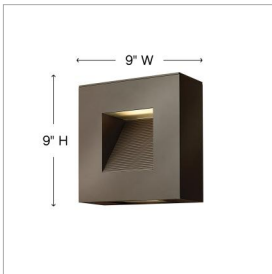

LUNA

1647BZ-LED

SMALL WALL MOUNT LANTERN

Luna is a modern collection of solid aluminum fixtures offered in a unique combination of contemporary styles, including sleek wall lanterns. Luna also offers chic pocket wall sconces and compact ceiling mounts that are ideal for indoors or out.

DETAILS	
FINISH:	Bronze
MATERIAL:	Aluminum
GLASS:	Etched Lens
DIMMABLE:	YES - CL TYPE DIMMER (SSL7A)

DIMENSIONS	
WIDTH:	9"
HEIGHT:	9"
WEIGHT:	7lb
BACK PLATE:	4.5"W X 6.75"H
EXTENSION:	4"
TOP TO OUTLET:	4.5"

LIGHT SOURCE	
LIGHT SOURCE:	Integrated LED
LED NAME:	(2) LC2-60
WATTAGE:	15w LED *Included
VOLTAGE:	120v
LUMENS:	1200
CRI:	96
INCANDESCENT EQUIVALENCY:	2 x 60w
DIMMABLE:	YES - CL TYPE DIMMER (SSL7A)

SHIPPING	
CARTON LENGTH:	12
CARTON WIDTH:	12
CARTON HEIGHT:	8
CARTON WEIGHT:	8