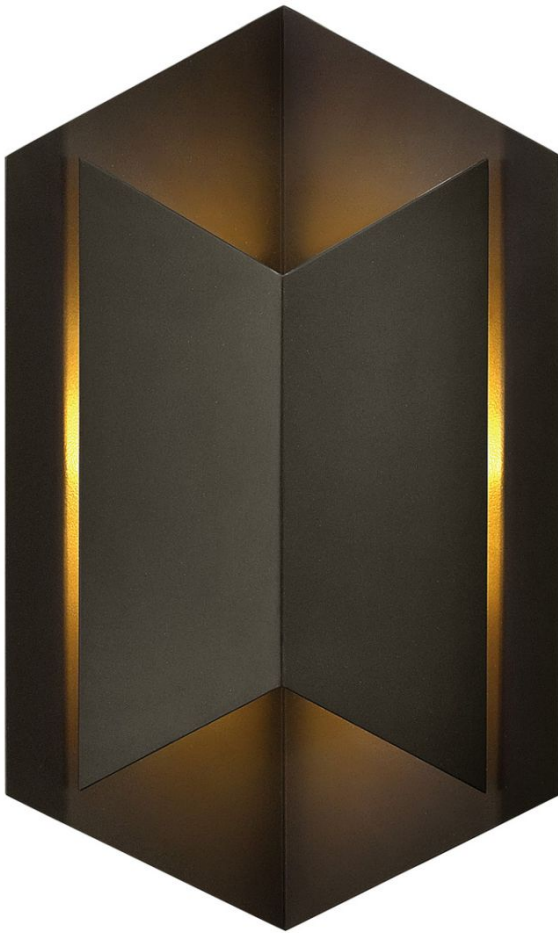

LEX

2714BZ

MEDIUM WALL MOUNT LANTERN

Lex is a lantern formed out of geometric shapes that embodies modern design. Architectural in look and feel, Lex offers a striking silhouette in durable aluminum combined with LED technology for a bold contemporary statement.

DETAILS	
FINISH:	Bronze
MATERIAL:	Aluminum
DIMMABLE:	YES - CL TYPE DIMMER (SSL7A)

DIMENSIONS	
WIDTH:	8.5"
HEIGHT:	15"
WEIGHT:	4lb
BACK PLATE:	4.5"W X 6.75"H
EXTENSION:	5"
TOP TO OUTLET:	7.5"

LIGHT SOURCE	
LIGHT SOURCE:	Integrated LED
LED NAME:	LESF-2
WATTAGE:	12w LED *Included
VOLTAGE:	120v
LUMENS:	600
CRI:	90
INCANDESCENT EQUIVALENCY:	1 x 60w
DIMMABLE:	YES - CL TYPE DIMMER (SSL7A)

SHIPPING	
CARTON LENGTH:	17.5
CARTON WIDTH:	11
CARTON HEIGHT:	8
CARTON WEIGHT:	5

PRODUCT DETAILS:

- Aluminum material ensures this piece can withstand strenuous outdoor conditions
- LED components carry a 5-year limited warranty
- Wet Rated
- Energy-efficient integrated LED - safer for the environment and low maintenance
- Mounted at a point of entry, wall mount lights provide safety and security with a welcoming element
- Outdoor finishes carry a 2-year warranty
- Exclusively available in High Performance LED
- Bold lines and a clean, minimalist style complement contemporary architecture