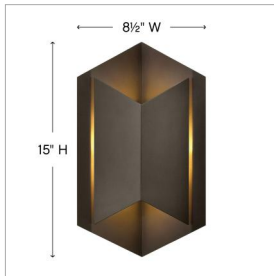

LEX

2714BZ

MEDIUM WALL MOUNT LANTERN

Lex is a lantern formed out of geometric shapes that embodies modern design. Architectural in look and feel, Lex offers a striking silhouette in durable aluminum combined with LED technology for a bold contemporary statement.

DETAILS	
FINISH:	Bronze
MATERIAL:	Aluminum
DIMMABLE:	YES - CL TYPE DIMMER (SSL7A)

DIMENSIONS	
WIDTH:	8.5"
HEIGHT:	15"
WEIGHT:	4lb
BACK PLATE:	4.5"W X 6.75"H
EXTENSION:	5"
TOP TO OUTLET:	7.5"

LIGHT SOURCE	
LIGHT SOURCE:	Integrated LED
LED NAME:	LESF-2
WATTAGE:	12w LED *Included
VOLTAGE:	120v
LUMENS:	600
CRI:	90
INCANDESCENT EQUIVALENCY:	1 x 60w
DIMMABLE:	YES - CL TYPE DIMMER (SSL7A)

SHIPPING	
CARTON LENGTH:	17.5
CARTON WIDTH:	11
CARTON HEIGHT:	8
CARTON WEIGHT:	5

PRODUCT DETAILS:

- Aluminum material ensures this piece can withstand strenuous outdoor conditions
- LED components carry a 5-year limited warranty
- Wet Rated
- Energy-efficient integrated LED - safer for the environment and low maintenance
- Mounted at a point of entry, wall mount lights provide safety and security with a welcoming element
- Outdoor finishes carry a 2-year warranty
- Exclusively available in High Performance LED
- Bold lines and a clean, minimalist style complement contemporary architecture