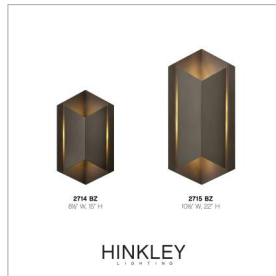

LEX

2714BZ

MEDIUM WALL MOUNT LANTERN

Lex is a lantern formed out of geometric shapes that embodies modern design. Architectural in look and feel, Lex offers a striking silhouette in durable aluminum combined with LED technology for a bold contemporary statement.

DETAILS	
FINISH:	Bronze
MATERIAL:	Aluminum
DIMMABLE:	YES - CL TYPE DIMMER (SSL7A)

DIMENSIONS	
WIDTH:	8.5"
HEIGHT:	15"
WEIGHT:	4lb
BACK PLATE:	4.5"W X 6.75"H
EXTENSION:	5"
TOP TO OUTLET:	7.5"

LIGHT SOURCE	
LIGHT SOURCE:	Integrated LED
LED NAME:	LESF-2
WATTAGE:	12w LED *Included
VOLTAGE:	120v
LUMENS:	600
CRI:	90
INCANDESCENT EQUIVALENCY:	1 x 60w
DIMMABLE:	YES - CL TYPE DIMMER (SSL7A)

SHIPPING	
CARTON LENGTH:	17.5
CARTON WIDTH:	11
CARTON HEIGHT:	8
CARTON WEIGHT:	5

PRODUCT DETAILS:

- Aluminum material ensures this piece can withstand strenuous outdoor conditions
- LED components carry a 5-year limited warranty
- Wet Rated
- Energy-efficient integrated LED - safer for the environment and low maintenance
- Mounted at a point of entry, wall mount lights provide safety and security with a welcoming element
- Outdoor finishes carry a 2-year warranty
- Exclusively available in High Performance LED
- Bold lines and a clean, minimalist style complement contemporary architecture