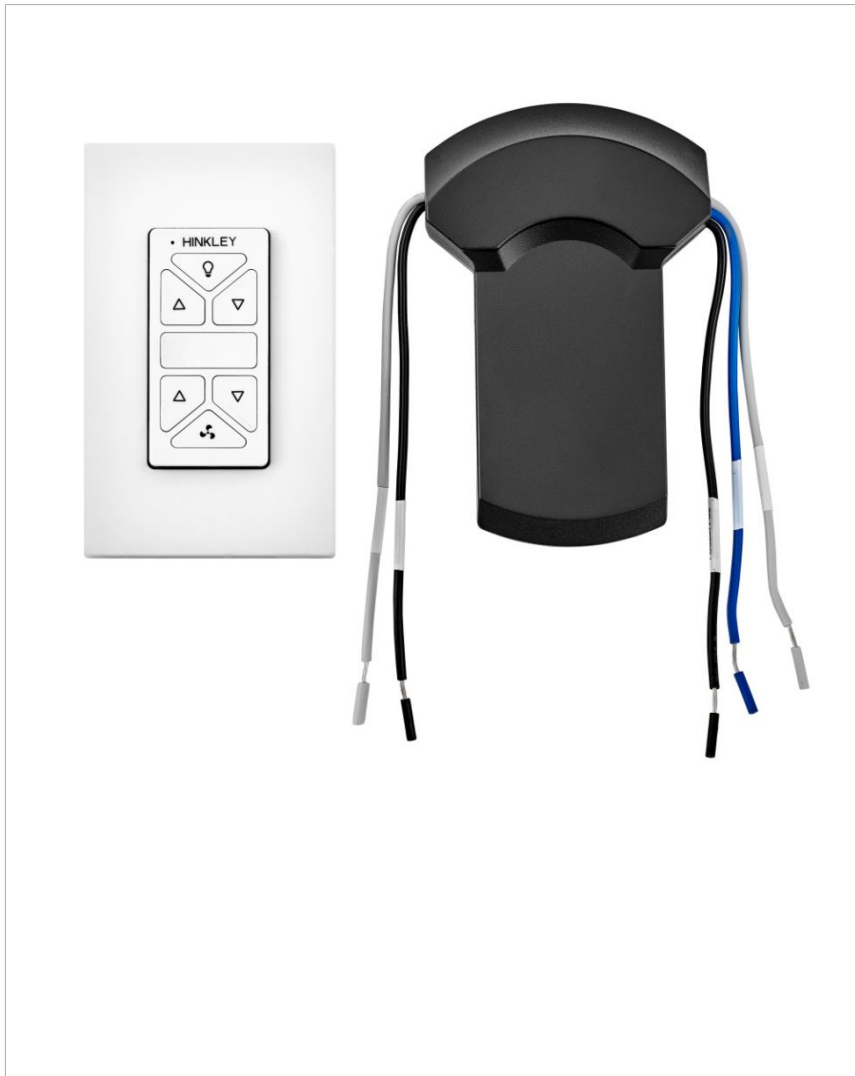

# REMOTE CONTROL WIFI

**980018FWH-030**

WIFI REMOTE CONTROL ATOM

DETAILS	
FINISH:	White
MATERIAL:	Composite
DIMMABLE:	DOES NOT APPLY

DIMENSIONS	
WIDTH:	2.8"
HEIGHT:	4.5"

MOUNTING	
LEAD WIRE:	1 X 6"

SHIPPING	
CARTON LENGTH:	4.8
CARTON WIDTH:	2.8
CARTON HEIGHT:	6

## PRODUCT DETAILS:

- Dry Rated
- Control your fan's power, light, speed, direction, and so much more from the Hinkley Home Automation app
- High quality composite resists rust, corrosion, and fading – ideal for harsh weather conditions