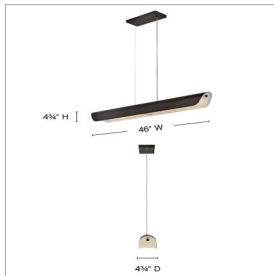

ARCO

FR41555BX

MEDIUM LINEAR

Simply chic, Arco's clean, minimalist silhouette is crafted with a folded metal shade and decorative knobs. Heavy, clear ribbed glass with an etched interior softly diffuses light from integrated LEDs. Available in Heritage Brass or Black Oxide.

DETAILS	
FINISH:	Black Oxide
MATERIAL:	Steel
GLASS:	Heavy Clear Ribbed
SLOPE DEGREE:	90
DIMMABLE:	YES - CL TYPE DIMMER (SSL7A)

DIMENSIONS	
WIDTH:	46"
HEIGHT:	4.8"
DEPTH:	4.8
WEIGHT:	18.4lb

LIGHT SOURCE	
LIGHT SOURCE:	Integrated LED
LED NAME:	EB24W30K922
WATTAGE:	24w LED *Included
VOLTAGE:	120v
LUMENS:	1800
CRI:	90
INCANDESCENT EQUIVALENCY:	2 x 75w
DIMMABLE:	YES - CL TYPE DIMMER (SSL7A)

MOUNTING	
CANOPY:	5"W X 12"L
LEAD WIRE:	1 X 120"

SHIPPING	
CARTON LENGTH:	51
CARTON WIDTH:	8
CARTON HEIGHT:	14.3
CARTON WEIGHT:	23.2

PRODUCT DETAILS:

- Dry Rated
- Can be hung on a sloped ceiling
- LED components carry a 5-year limited warranty
- Fully dimmable integrated LEDs create the ideal setting for any occasion
- Bold silhouette with dramatic details creates a modern statement
- Energy-efficient integrated LED - safer for the environment and low maintenance