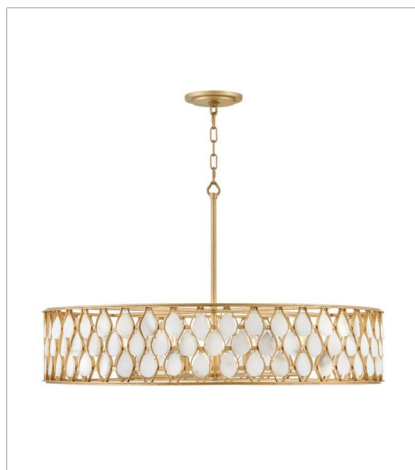

# ESTIE

Opulently adorned with natural alabaster stones held within a traditional latticework shade, Estie brings organic elegance to any décor aesthetic. Intricately curved metalwork complements the frame, chain, and canopy in a textured, hand-painted Piastra Gold finish

**FINISH:** Piastra Gold  
**GLASS:** Alabaster

**FR41505PI**  
MEDIUM CHANDELIER  
28" W, 8" H  
Socketed  
6-5w Cand. LED, 60w Equiv.

**FR41506PI**  
LARGE CHANDELIER  
38" W, 8" H  
Socketed  
8-5w Cand. LED, 60w Equiv.

**FR41503PI**  
MEDIUM CONVERTIBLE SEMI-FLU...  
16" W, 13.8" H  
Socketed  
3-5w Cand. LED, 60w Equiv.