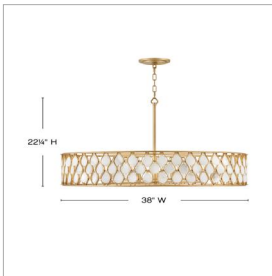

ESTIE

FR41506PI

LARGE CHANDELIER

Opulently adorned with natural alabaster stones held within a traditional latticework shade, Estie brings organic elegance to any décor aesthetic. Intricately curved metalwork complements the frame, chain, and canopy in a textured, hand-painted Piastra Gold finish

DETAILS	
FINISH:	Piastra Gold
MATERIAL:	Steel
GLASS:	Alabaster
SLOPE DEGREE:	90
DIMMABLE:	YES - WITH DIMMABLE LAMP (NOT INCLUDED)

DIMENSIONS	
WIDTH:	38"
HEIGHT:	8"
WEIGHT:	34.5lb

LIGHT SOURCE	
LIGHT SOURCE:	Socketed
WATTAGE:	8-5w Cand. LED, 60w Equiv.
VOLTAGE:	120v

MOUNTING	
CANOPY:	6.5" Dia.
LEAD WIRE:	1 X 144"

SHIPPING	
CARTON LENGTH:	44.8
CARTON WIDTH:	44.8
CARTON HEIGHT:	14.3
CARTON WEIGHT:	54.8

PRODUCT DETAILS:

- Dry Rated
- Classic, elegant lines and timeless details enhance a traditional space
- Can be hung on a sloped ceiling
- This design features a luxurious gold finish with an opulent sheen
- Includes (1) 12" stem