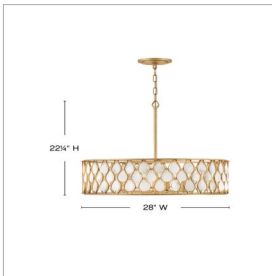

### MEDIUM CHANDELIER

Opulently adorned with natural alabaster stones held within a traditional latticework shade, Estie brings organic elegance to any décor aesthetic. Intricately curved metalwork complements the frame, chain, and canopy in a textured, hand-painted Piastra Gold finish

DETAILS	
FINISH:	Piastra Gold
MATERIAL:	Steel
GLASS:	Alabaster
SLOPE DEGREE:	90
DIMMABLE:	YES - WITH DIMMABLE LAMP (NOT INCLUDED)

DIMENSIONS	
WIDTH:	28"
HEIGHT:	8"
WEIGHT:	24.9lb

LIGHT SOURCE	
LIGHT SOURCE:	Socketed
WATTAGE:	6-5w Cand. LED, 60w Equiv.
VOLTAGE:	120v

#### PRODUCT DETAILS:

- Dry Rated
- Classic, elegant lines and timeless details enhance a traditional space
- Can be hung on a sloped ceiling
- This design features a luxurious gold finish with an opulent sheen
- Includes (1) 12" stem