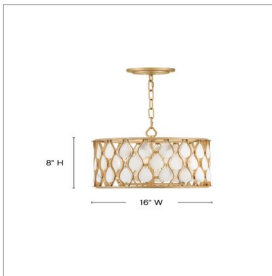

ESTIE

FR41503PI

MEDIUM CONVERTIBLE SEMI-FLUSH MOUNT

Opulently adorned with natural alabaster stones held within a traditional latticework shade, Estie brings organic elegance to any décor aesthetic. Intricately curved metalwork complements the frame, chain, and canopy in a textured, hand-painted Piastra Gold finish

DETAILS	
FINISH:	Piastra Gold
MATERIAL:	Steel
GLASS:	Alabaster
SLOPE DEGREE:	90
DIMMABLE:	YES - WITH DIMMABLE LAMP (NOT INCLUDED)

DIMENSIONS	
WIDTH:	16"
HEIGHT:	13.8"
WEIGHT:	14.7lb

LIGHT SOURCE	
LIGHT SOURCE:	Socketed
WATTAGE:	3-5w Cand. LED, 60w Equiv.
VOLTAGE:	120v

MOUNTING	
CANOPY:	6.5" Dia.
LEAD WIRE:	1 X 144"

SHIPPING	
CARTON LENGTH:	22.8
CARTON WIDTH:	22.8
CARTON HEIGHT:	16.3
CARTON WEIGHT:	23.1

PRODUCT DETAILS:

- Dry Rated
- Classic, elegant lines and timeless details enhance a traditional space
- Can be hung on a sloped ceiling
- This design features a luxurious gold finish with an opulent sheen
- Convertible design can be hung as a pendant or semi-flush mount