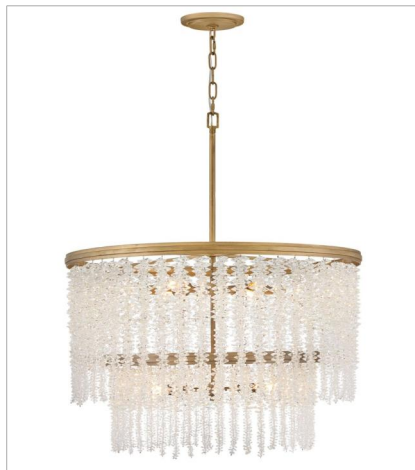

RUBINA

Dripping with glamour, Rubina's magnificent shade is crafted from individually strung strands of sparkling crystal. A traditional tiered frame accentuates every beautiful refraction with its Burnished Gold finish.

FINISH: Burnished Gold
GLASS: Clear Crystal

FR41496BNG
MEDIUM SIX LIGHT LINEAR
48" W, 14" H
Socketed
6-5w Cand. LED, 60w Equiv.

FR41498BNG
MEDIUM CHANDELIER
30" W, 20" H
Socketed
12-5w Cand. LED, 60w Equiv.

FR41493BNG
MEDIUM CONVERTIBLE SEMI-FLU...
18" W, 12.5" H
Socketed
4-5w Cand. LED, 60w Equiv.

FR41494BNG
MEDIUM CONVERTIBLE CHANDELIER
30" W, 15" H
Socketed
6-5w Cand. LED, 60w Equiv.

FR41495BNG
MEDIUM CONVERTIBLE CHANDELIER
26" W, 20" H
Socketed
10-5w Cand. LED, 60w Equiv.