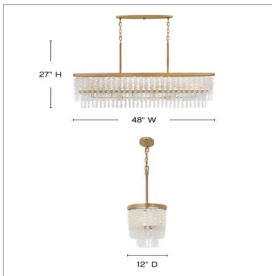

RUBINA

FR41496BNG

MEDIUM SIX LIGHT LINEAR

Dripping with glamour, Rubina's magnificent shade is crafted from individually strung strands of sparkling crystal. A traditional tiered frame accentuates every beautiful refraction with its Burnished Gold finish.

DETAILS	
FINISH:	Burnished Gold
MATERIAL:	Steel
GLASS:	Clear Crystal
DIMMABLE:	YES - WITH DIMMABLE LAMP (NOT INCLUDED)

DIMENSIONS	
WIDTH:	48"
HEIGHT:	14"
DEPTH:	12
WEIGHT:	60lb

LIGHT SOURCE	
LIGHT SOURCE:	Socketed
WATTAGE:	6-5w Cand. LED, 60w Equiv.
VOLTAGE:	120v

MOUNTING	
CANOPY:	4.5"W X 19"L
LEAD WIRE:	1 X 144"
MAX HEIGHT:	148.8

SHIPPING	
CARTON LENGTH:	54.5
CARTON WIDTH:	18
CARTON HEIGHT:	22.8
CARTON WEIGHT:	82.5

PRODUCT DETAILS:

- Dry Rated
- Classic, elegant lines and timeless details enhance a traditional space
- This fixture is oval in shape
- Includes (2) 12" stems to customize hanging height
- This design features a luxurious gold finish with an opulent sheen
- Fixture exceeds 50 lbs and must be supported independently of the outlet box