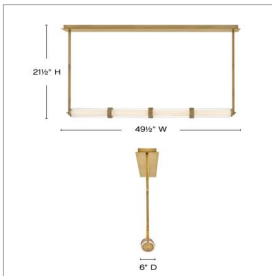

### LARGE LINEAR

Showcasing an understated glamour with sleek, modern styling, Cy's elongated design features clear glass surrounding etched opal glass, creating captivating refractions from dimmable integrated LEDs. A full canopy, square stems, and decorative ribbing punctuate the fixture with a Lacquered Brass or Black finish.

DETAILS	
FINISH:	Lacquered Brass
MATERIAL:	Steel
GLASS:	Clear & Etched Opal
DIMMABLE:	YES - CL TYPE DIMMER (SSL7A)

DIMENSIONS	
WIDTH:	49.5"
HEIGHT:	21.5"
DEPTH:	6
WEIGHT:	19.5lb

LIGHT SOURCE	
LIGHT SOURCE:	Integrated LED
LED NAME:	EB230K90546601
WATTAGE:	40w LED *Included
VOLTAGE:	120v/277v
LUMENS:	2300
CRI:	90
INCANDESCENT EQUIVALENCY:	2 x 100w
DIMMABLE:	YES - CL TYPE DIMMER (SSL7A)

MOUNTING	
CANOPY:	4.75"W X 48.25"L
LEAD WIRE:	1 X 120"
MAX HEIGHT:	32.5

SHIPPING	
CARTON LENGTH:	54.8
CARTON WIDTH:	11.5
CARTON HEIGHT:	10
CARTON WEIGHT:	23.5