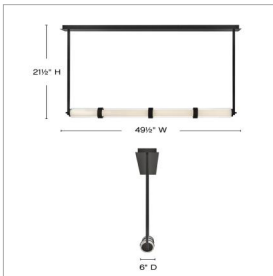

### LARGE LINEAR

Showcasing an understated glamour with sleek, modern styling, Cy's elongated design features clear glass surrounding etched opal glass, creating captivating refractions from dimmable integrated LEDs. A full canopy, square stems, and decorative ribbing punctuate the fixture with a Lacquered Brass or Black finish.

| DETAILS   |                              |
|-----------|------------------------------|
| FINISH:   | Black                        |
| MATERIAL: | Steel                        |
| GLASS:    | Clear & Etched Opal          |
| DIMMABLE: | YES - CL TYPE DIMMER (SSL7A) |

| DIMENSIONS |        |
|------------|--------|
| WIDTH:     | 49.5"  |
| HEIGHT:    | 21.5"  |
| DEPTH:     | 6      |
| WEIGHT:    | 19.5lb |

| LIGHT SOURCE              |                              |
|---------------------------|------------------------------|
| LIGHT SOURCE:             | Integrated LED               |
| LED NAME:                 | EB230K90546601               |
| WATTAGE:                  | 40w LED *Included            |
| VOLTAGE:                  | 120v/277v                    |
| LUMENS:                   | 2300                         |
| CRI:                      | 90                           |
| INCANDESCENT EQUIVALENCY: | 2 x 100w                     |
| DIMMABLE:                 | YES - CL TYPE DIMMER (SSL7A) |

| MOUNTING    |                  |
|-------------|------------------|
| CANOPY:     | 4.75"W X 48.25"L |
| LEAD WIRE:  | 1 X 120"         |
| MAX HEIGHT: | 32.5             |

| SHIPPING       |      |
|----------------|------|
| CARTON LENGTH: | 54.8 |
| CARTON WIDTH:  | 11.5 |
| CARTON HEIGHT: | 10   |
| CARTON WEIGHT: | 23.5 |