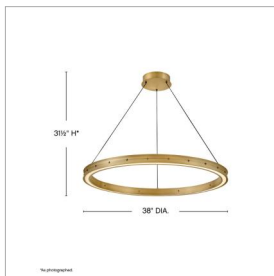

ALTHEA

FR41476LCB

LARGE CHANDELIER

Elegant in its minimalism, Althea is simply adorned, accented by decorative screws in a matching Lacquered Brass or Satin Black finish. An etched diffuser softly diffuses light from the top and bottom, filling your entire space with warm illumination.

DETAILS	
FINISH:	Lacquered Brass
MATERIAL:	Steel
SLOPE DEGREE:	40
DIMMABLE:	YES - CL TYPE DIMMER (SSL7A)

DIMENSIONS	
WIDTH:	38"
HEIGHT:	31.5"
WEIGHT:	16.4lb

LIGHT SOURCE	
LIGHT SOURCE:	Integrated LED
LED NAME:	EB230K90312481
WATTAGE:	114w LED *Included
VOLTAGE:	120v/277v
LUMENS:	4600
CRI:	93
INCANDESCENT EQUIVALENCY:	4 x 100w
DIMMABLE:	YES - CL TYPE DIMMER (SSL7A)

MOUNTING	
CANOPY:	8" Dia.
LEAD WIRE:	1 X 120"
MAX HEIGHT:	100

SHIPPING	
CARTON LENGTH:	42.8
CARTON WIDTH:	42.5
CARTON HEIGHT:	6
CARTON WEIGHT:	25.4

PRODUCT DETAILS:

- Dry Rated
- Fixtures feature an easy install cable
- Can be hung on a sloped ceiling
- LED components carry a 5-year limited warranty
- Bold silhouette with dramatic details creates a modern statement
- Energy-efficient integrated LED - safer for the environment and low maintenance