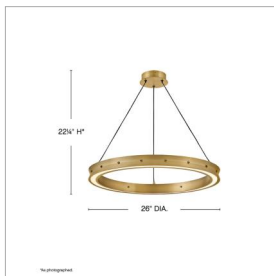

ALTHEA

FR41475LCB

MEDIUM CHANDELIER

Elegant in its minimalism, Althea is simply adorned, accented by decorative screws in a matching Lacquered Brass or Satin Black finish. An etched diffuser softly diffuses light from the top and bottom, filling your entire space with warm illumination.

DETAILS	
FINISH:	Lacquered Brass
MATERIAL:	Steel
SLOPE DEGREE:	40
DIMMABLE:	YES - CL TYPE DIMMER (SSL7A)

DIMENSIONS	
WIDTH:	26"
HEIGHT:	22.3"
WEIGHT:	11lb

LIGHT SOURCE	
LIGHT SOURCE:	Integrated LED
LED NAME:	EB230K90314481
WATTAGE:	55w LED *Included
VOLTAGE:	120v/277v
LUMENS:	2300
CRI:	93
INCANDESCENT EQUIVALENCY:	2 x 100w
DIMMABLE:	YES - CL TYPE DIMMER (SSL7A)

MOUNTING	
CANOPY:	6" Dia.
LEAD WIRE:	1 X 120"
MAX HEIGHT:	99.5

SHIPPING	
CARTON LENGTH:	30.3
CARTON WIDTH:	30.3
CARTON HEIGHT:	6
CARTON WEIGHT:	16

PRODUCT DETAILS:

- Dry Rated
- Fixtures feature an easy install cable
- Can be hung on a sloped ceiling
- LED components carry a 5-year limited warranty
- Bold silhouette with dramatic details creates a modern statement
- Energy-efficient integrated LED - safer for the environment and low maintenance