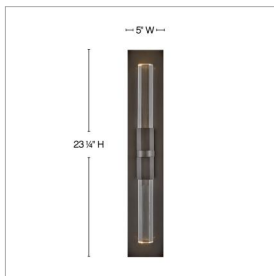

CECILY

FR30600BX

LARGE TWO LIGHT LED SCONCE

Cecily redefines modern glam with bold design elements that emanate a lux attitude. Dramatic and substantial faceted crystal rods, illuminated by integrated LEDs, pair perfectly with the chic Heritage Brass or Black Oxide finish to create a breathtaking silhouette.

DETAILS	
FINISH:	Black Oxide
MATERIAL:	Steel
GLASS:	Clear Crystal
DIMMABLE:	YES - CL TYPE DIMMER (SSL7A)

DIMENSIONS	
WIDTH:	5"
HEIGHT:	29"
WEIGHT:	14lb
BACK PLATE:	4"W X 28.5"H
EXTENSION:	4"
TOP TO OUTLET:	14.5"

LIGHT SOURCE	
LIGHT SOURCE:	Integrated LED
LED NAME:	(2) LCP-60-30
WATTAGE:	14w LED *Included
VOLTAGE:	120v
LUMENS:	1200
CRI:	97
INCANDESCENT EQUIVALENCY:	2 x 60w
DIMMABLE:	YES - CL TYPE DIMMER (SSL7A)

SHIPPING	
CARTON LENGTH:	34.5
CARTON WIDTH:	8
CARTON HEIGHT:	9
CARTON WEIGHT:	16

PRODUCT DETAILS:

- Dry Rated
- This fixture can be mounted horizontally
- LED components carry a 5-year limited warranty
- Bold silhouette with dramatic details creates a modern statement
- Energy-efficient integrated LED - safer for the environment and low maintenance
- This fixture can be mounted vertically
- ADA compliant design provides added accessibility and maximum clearance
- Invisimount hardware is hidden on the backplate for a clean silhouette