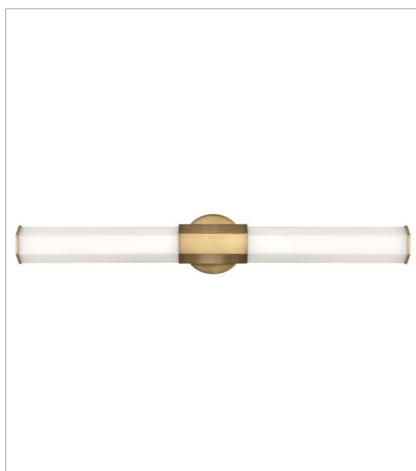

# FACET

View the many sides of Facet. Interesting angles combine with bold metal features to create an edgy and contemporary profile that is unpretentious yet unforgettable. Hexagonaletched opal glass is showcased by Heritage Brass or Black Oxide finishes.

**FINISH:** Heritage Brass  
**GLASS:** Etched Opal, Etched

**51150HB**  
SMALL LED SCONCE  
5" W, 14" H  
Integrated LED  
16w LED \*Included

**51152HB**  
MEDIUM LED VANITY  
26" W, 5" H  
Integrated LED  
32w LED \*Included

**51392HB**  
LARGE SCONCE  
4.5" W, 24" H  
Integrated LED  
24w LED \*Included

**99058FHB**  
DOWNROD KIT FACET  
4.3" W, 6.3" H

**51153HB**  
LARGE LED VANITY  
32" W, 5" H  
Integrated LED  
40w LED \*Included