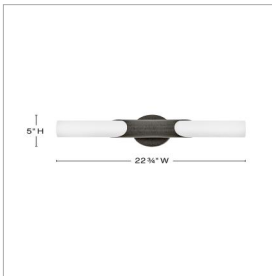

GRACE

51382TBX

MEDIUM LED VANITY

Grace is simply elegant and perfectly named. Featuring a beautifully modern silhouette enhanced by a bias-cut central cuff, this feminine fixture has a timeless aesthetic that complements any décor style. Smooth etched opal glass is paired with a Textured Black Oxide or Textured Heritage Brass finish, providing contrast and subtle detail.

DETAILS	
FINISH:	Textured Black Oxide
MATERIAL:	Steel
GLASS:	Etched Opal
DIMMABLE:	YES - CL TYPE DIMMER (SSL7A)

DIMENSIONS	
WIDTH:	5"
HEIGHT:	22.8"
WEIGHT:	3.6lb
BACK PLATE:	5" Dia.
EXTENSION:	3.8"
TOP TO OUTLET:	11.5"

LIGHT SOURCE	
LIGHT SOURCE:	Integrated LED
LED NAME:	EB12W30K921
WATTAGE:	24w LED *Included
VOLTAGE:	120v
LUMENS:	1860
CRI:	90
INCANDESCENT EQUIVALENCY:	2 x 75w
DIMMABLE:	YES - CL TYPE DIMMER (SSL7A)

SHIPPING	
CARTON LENGTH:	25
CARTON WIDTH:	11
CARTON HEIGHT:	5.5
CARTON WEIGHT:	5.1