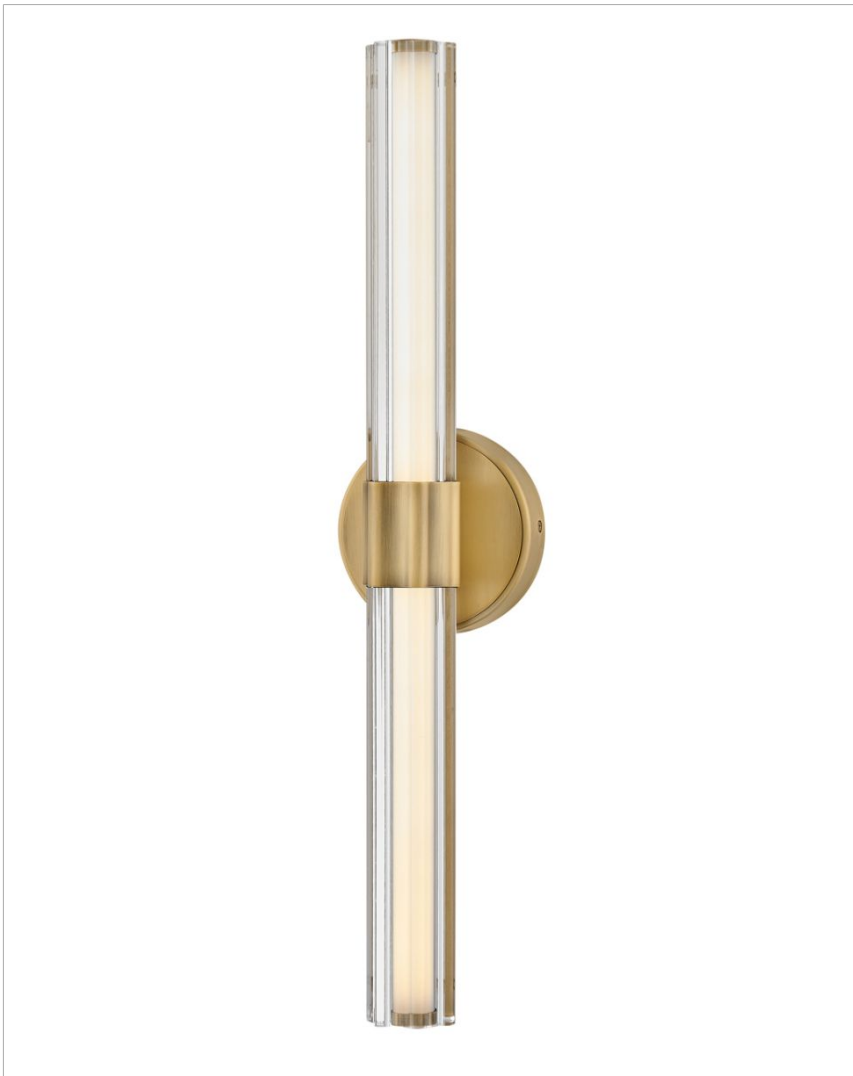

GEORGETTE

51312LCB

MEDIUM LED VANITY

Georgette's sophisticated silhouette is enhanced by clear fluted crystal, creating a stunning fixture with bold symmetry and captivating details. A chic central cuff and back plate provide balance and contrast that effortlessly complements any space with a Black Oxide or Lacquered Brass finish.

DETAILS	
FINISH:	Lacquered Brass
MATERIAL:	Steel
GLASS:	Clear Fluted Crystal
DIMMABLE:	YES - CL TYPE DIMMER (SSL7A)

DIMENSIONS	
WIDTH:	24"
HEIGHT:	5.3"
WEIGHT:	5.1lb
BACK PLATE:	5.25" Dia.
EXTENSION:	3.8"
TOP TO OUTLET:	12"

LIGHT SOURCE	
LIGHT SOURCE:	Integrated LED
LED NAME:	EB230K90590601
WATTAGE:	19w LED *Included
VOLTAGE:	120v
LUMENS:	1175
CRI:	90
INCANDESCENT EQUIVALENCY:	1 x 100w
DIMMABLE:	YES - CL TYPE DIMMER (SSL7A)

SHIPPING	
CARTON LENGTH:	27.8
CARTON WIDTH:	7.8
CARTON HEIGHT:	10.8
CARTON WEIGHT:	7

PRODUCT DETAILS:

- This fixture can be mounted horizontally
- Damp Rated
- LED components carry a 5-year limited warranty
- Energy-efficient integrated LED - safer for the environment and low maintenance
- This fixture can be mounted vertically
- Merging the best of traditional and modern elements with a sophisticated and streamlined look
- ADA compliant design provides added accessibility and maximum clearance
- Invisimount hardware is hidden on the backplate for a clean silhouette