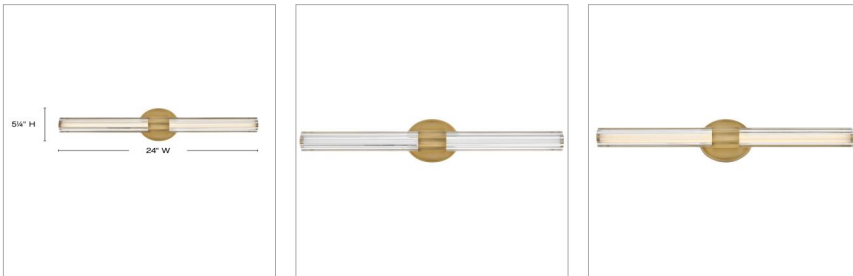

GEORGETTE

51312LCB

MEDIUM LED VANITY

Georgette's sophisticated silhouette is enhanced by clear fluted crystal, creating a stunning fixture with bold symmetry and captivating details. A chic central cuff and back plate provide balance and contrast that effortlessly complements any space with a Black Oxide or Lacquered Brass finish.

DETAILS	
FINISH:	Lacquered Brass
MATERIAL:	Steel
GLASS:	Clear Fluted Crystal
DIMMABLE:	YES - CL TYPE DIMMER (SSL7A)

DIMENSIONS	
WIDTH:	24"
HEIGHT:	5.3"
WEIGHT:	5.1lb
BACK PLATE:	5.25" Dia.
EXTENSION:	3.8"
TOP TO OUTLET:	12"

SHIPPING	
CARTON LENGTH:	27.8
CARTON WIDTH:	7.8
CARTON HEIGHT:	10.8
CARTON WEIGHT:	7

PRODUCT DETAILS:

- This fixture can be mounted horizontally
- Damp Rated
- LED components carry a 5-year limited warranty
- Energy-efficient integrated LED - safer for the environment and low maintenance
- This fixture can be mounted vertically
- Merging the best of traditional and modern elements with a sophisticated and streamlined look
- ADA compliant design provides added accessibility and maximum clearance
- Invisimount hardware is hidden on the backplate for a clean silhouette