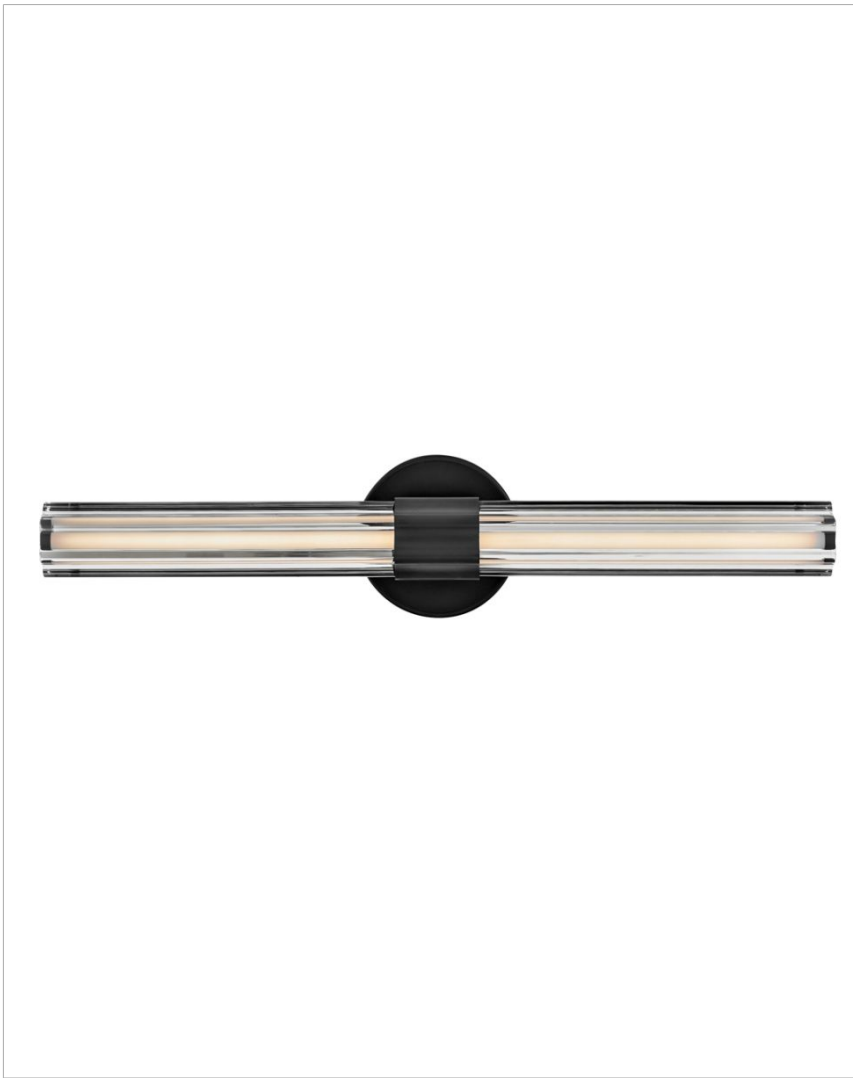

GEORGETTE

51312BK

MEDIUM LED VANITY

Georgette's sophisticated silhouette is enhanced by clear fluted crystal, creating a stunning fixture with bold symmetry and captivating details. A chic central cuff and back plate provide balance and contrast that effortlessly complements any space with a Black Oxide or Lacquered Brass finish.

DETAILS	
FINISH:	Black
MATERIAL:	Steel
GLASS:	Clear Fluted Crystal
DIMMABLE:	YES - CL TYPE DIMMER (SSL7A)

DIMENSIONS	
WIDTH:	24"
HEIGHT:	5.3"
WEIGHT:	5.1lb
BACK PLATE:	5.25" Dia.
EXTENSION:	3.8"
TOP TO OUTLET:	12"

LIGHT SOURCE	
LIGHT SOURCE:	Integrated LED
LED NAME:	EB230K90590601
WATTAGE:	19w LED *Included
VOLTAGE:	120v
LUMENS:	1175
CRI:	90
INCANDESCENT EQUIVALENCY:	1 x 100w
DIMMABLE:	YES - CL TYPE DIMMER (SSL7A)

SHIPPING	
CARTON LENGTH:	27.8
CARTON WIDTH:	7.8
CARTON HEIGHT:	10.8
CARTON WEIGHT:	7

PRODUCT DETAILS:

- This fixture can be mounted horizontally
- Damp Rated
- LED components carry a 5-year limited warranty
- Energy-efficient integrated LED - safer for the environment and low maintenance
- This fixture can be mounted vertically
- Merging the best of traditional and modern elements with a sophisticated and streamlined look
- ADA compliant design provides added accessibility and maximum clearance
- Invisimount hardware is hidden on the backplate for a clean silhouette