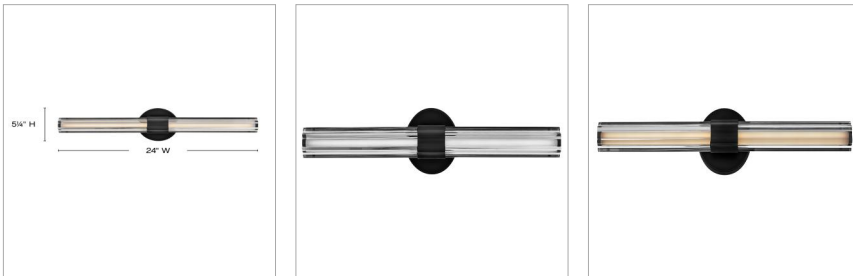

GEORGETTE

51312BK

MEDIUM LED VANITY

Georgette's sophisticated silhouette is enhanced by clear fluted crystal, creating a stunning fixture with bold symmetry and captivating details. A chic central cuff and back plate provide balance and contrast that effortlessly complements any space with a Black Oxide or Lacquered Brass finish.

DETAILS	
FINISH:	Black
MATERIAL:	Steel
GLASS:	Clear Fluted Crystal
DIMMABLE:	YES - CL TYPE DIMMER (SSL7A)

DIMENSIONS	
WIDTH:	24"
HEIGHT:	5.3"
WEIGHT:	5.1lb
BACK PLATE:	5.25" Dia.
EXTENSION:	3.8"
TOP TO OUTLET:	12"

SHIPPING	
CARTON LENGTH:	27.8
CARTON WIDTH:	7.8
CARTON HEIGHT:	10.8
CARTON WEIGHT:	7

PRODUCT DETAILS:

- This fixture can be mounted horizontally
- Damp Rated
- LED components carry a 5-year limited warranty
- Energy-efficient integrated LED - safer for the environment and low maintenance
- This fixture can be mounted vertically
- Merging the best of traditional and modern elements with a sophisticated and streamlined look
- ADA compliant design provides added accessibility and maximum clearance
- Invisimount hardware is hidden on the backplate for a clean silhouette