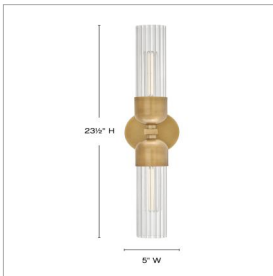

SOREN

50912HB

LARGE SCONCE

Soren's minimalist yet dramatic design combines classic and modern industrial elements with unexpected details. Clear Fluted glass surrounds each lamp, forming captivating refractions as soft light fills the surrounding room. Versatile silhouettes can be hung up or down, vertically or horizontally, to suit your space. Available in a Black or Heritage Brass finish.

DETAILS	
FINISH:	Heritage Brass
MATERIAL:	Steel
GLASS:	Clear Fluted
DIMMABLE:	YES - WITH DIMMABLE LAMP (NOT INCLUDED)

DIMENSIONS	
WIDTH:	5"
HEIGHT:	23.5"
WEIGHT:	2.9lb
BACK PLATE:	5" Dia.
EXTENSION:	4.8"
TOP TO OUTLET:	2.5"

LIGHT SOURCE	
LIGHT SOURCE:	Socketed
WATTAGE:	2-6w Med. LED, 60w Equiv.
VOLTAGE:	120v

SHIPPING	
CARTON LENGTH:	18.8
CARTON WIDTH:	11
CARTON HEIGHT:	8.5
CARTON WEIGHT:	4.3

PRODUCT DETAILS:

- This fixture can be mounted horizontally
- Damp Rated
- T-style bulbs required (not included)
- This fixture can be mounted vertically
- Merging the best of traditional and modern elements with a sophisticated and streamlined look
- Invisimount hardware is hidden on the backplate for a clean silhouette