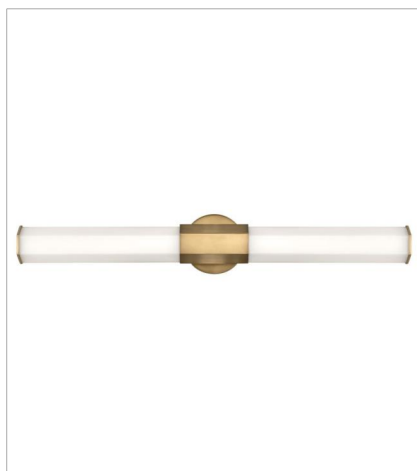

FACET

View the many sides of Facet. Interesting angles combine with bold metal features to create an edgy and contemporary profile that is unpretentious yet unforgettable. Hexagonal etched glass is showcased by Heritage Brass or Black Oxide finishes.

FINISH: Heritage Brass
GLASS: Etched Opal, Etched

51150HB
SMALL LED SCONCE
5" W, 14" H
Integrated LED
16w LED *Included

51152HB
MEDIUM LED VANITY
26" W, 5" H
Integrated LED
32w LED *Included

51392HB
LARGE SCONCE
4.5" W, 24" H
Integrated LED
24w LED *Included

99058FHB
DOWNROD KIT FACET
4.3" W, 6.3" H

51153HB
LARGE LED VANITY
32" W, 5" H
Integrated LED
40w LED *Included

45037HB
EXTRA SMALL PENDANT
3.3" W, 16.8" H
Socketed
1-10w Med. LED, 60w Equiv.

FACET

View the many sides of Facet. Interesting angles combine with bold metal features to create an edgy and contemporary profile that is unpretentious yet unforgettable. Hexagonal etched glass is showcased by Heritage Brass or Black Oxide finishes.

FINISH: Heritage Brass
GLASS: Etched Opal, Etched

46991HB
MEDIUM CONVERTIBLE FLUSH MOUNT
16.5" W, 10.5" H
Socketed
5-12w Med. LED, 100w Equiv.

46994HB
MEDIUM CONVERTIBLE CHANDELIER
22.3" W, 13" H
Socketed
7-12w Med. LED, 100w Equiv.