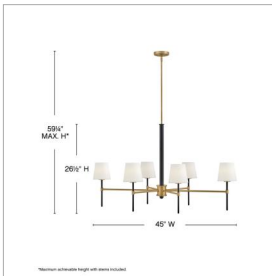

SAUNDERS

46955BK-LCB

MEDIUM SIX LIGHT LINEAR

Saunders boasts a striking yet effortless appeal, blending traditional elements with captivating, midcentury modern details. A spoked silhouette and decorative stem holders are finished in Black and Lacquered Brass, paired with blown, etched opal glass shades.

DETAILS

FINISH:	Black
MATERIAL:	Steel
GLASS:	Etched Opal
SLOPE DEGREE:	90
DIMMABLE:	YES - WITH DIMMABLE LAMP (NOT INCLUDED)

DIMENSIONS

WIDTH:	45"
HEIGHT:	26.5"
DEPTH:	20
WEIGHT:	14.9lb

LIGHT SOURCE

LIGHT SOURCE:	Socketed
WATTAGE:	6-5w Cand. LED, 60w Equiv.
VOLTAGE:	120v

MOUNTING

CANOPY:	4.75" Dia.
LEAD WIRE:	1 X 120"
MAX HEIGHT:	59.3

SHIPPING

CARTON LENGTH:	44.5
CARTON WIDTH:	20
CARTON HEIGHT:	10.5
CARTON WEIGHT:	20

PRODUCT DETAILS:

- Dry Rated
- Includes (1) 6" stem and (2) 12" stems to customize hanging height
- Can be hung on a sloped ceiling
- Merging the best of traditional and modern elements with a sophisticated and streamlined look
- Hand-blown, etched opal glass shades