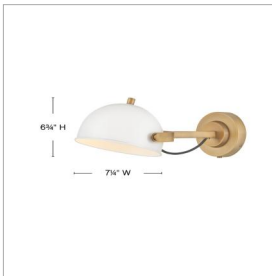

SPENCE

46470CI-HB

MEDIUM ADJUSTABLE SINGLE LIGHT SCONCE

A modern bedside sconce with a vintage feel, Spence's adjustable, rotating shade, painted white interior, and convenient on/off switch create the ideal reading or task light. Heritage Brass details and removable, black, fabric-wrapped cord complement a Black Oxide or Chalk White finish.

DETAILS	
FINISH:	Chalk White
MATERIAL:	Steel
SHADE:	Metal
DIMMABLE:	YES - WITH DIMMABLE LAMP (NOT INCLUDED)

DIMENSIONS	
WIDTH:	7.3"
HEIGHT:	6.8"
WEIGHT:	3.4lb
BACK PLATE:	5" Dia.
EXTENSION:	16.5"
TOP TO OUTLET:	4"

LIGHT SOURCE	
LIGHT SOURCE:	Socketed
WATTAGE:	1-5w Cand. LED, 60w Equiv.
VOLTAGE:	120v

SHIPPING	
CARTON LENGTH:	20
CARTON WIDTH:	10.8
CARTON HEIGHT:	13
CARTON WEIGHT:	6.2

PRODUCT DETAILS:

- Dry Rated
- Includes a convenient on/off switch
- Merging the best of traditional and modern elements with a sophisticated and streamlined look
- Sconces are fully adjustable both left or right and up or down
- Invisimount hardware is hidden on the backplate for a clean silhouette
- Optional cord cover available, 6938HB
- Can be hardwired or mounted with an included plug-in cord
- Can be hard wired or mounted with included plug-in cord