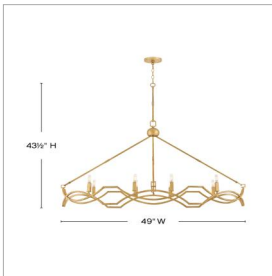

LEONA

45785DA

MEDIUM EIGHT LIGHT LINEAR

Leona's decorative scrollwork is crafted from a gently curved, smoothly welded frame finished in hand-leaved Distressed Brass. Clean shapes complemented by exposed candelabra lamps create a family of formal fixtures with undeniable charm.

DETAILS	
FINISH:	Distressed Brass
MATERIAL:	Steel
SLOPE DEGREE:	90
DIMMABLE:	YES - WITH DIMMABLE LAMP (NOT INCLUDED)

DIMENSIONS	
WIDTH:	49"
HEIGHT:	43.5"
DEPTH:	16
WEIGHT:	11.1lb

LIGHT SOURCE	
LIGHT SOURCE:	Socketed
WATTAGE:	8-5w Cand. LED, 60w Equiv.
VOLTAGE:	120v

MOUNTING	
CANOPY:	5.25" Dia.
LEAD WIRE:	1 X 144"

SHIPPING	
CARTON LENGTH:	51.8
CARTON WIDTH:	19
CARTON HEIGHT:	9.5
CARTON WEIGHT:	17.7

PRODUCT DETAILS:

- Dry Rated
- Classic, elegant lines and timeless details enhance a traditional space
- This fixture is oval in shape
- Can be hung on a sloped ceiling
- Shown with T-style bulbs (not included)