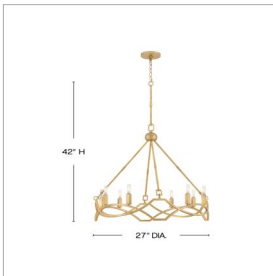

LEONA

45784DA

MEDIUM CHANDELIER

Leona's decorative scrollwork is crafted from a gently curved, smoothly welded frame finished in hand-leaved Distressed Brass. Clean shapes complemented by exposed candelabra lamps create a family of formal fixtures with undeniable charm.

DETAILS	
FINISH:	Distressed Brass
MATERIAL:	Steel
SLOPE DEGREE:	90
DIMMABLE:	YES - WITH DIMMABLE LAMP (NOT INCLUDED)

DIMENSIONS	
WIDTH:	27"
HEIGHT:	42"
WEIGHT:	10.1lb

LIGHT SOURCE	
LIGHT SOURCE:	Socketed
WATTAGE:	8-5w Cand. LED, 60w Equiv.
VOLTAGE:	120v

MOUNTING	
CANOPY:	5.25" Dia.
LEAD WIRE:	1 X 144"

SHIPPING	
CARTON LENGTH:	29.5
CARTON WIDTH:	29.5
CARTON HEIGHT:	10
CARTON WEIGHT:	17.5

PRODUCT DETAILS:

- Dry Rated
- Classic, elegant lines and timeless details enhance a traditional space
- Can be hung on a sloped ceiling
- Shown with T-style bulbs (not included)