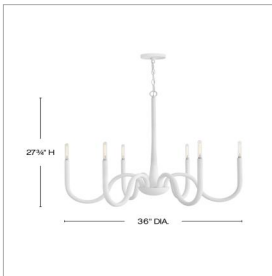

MARIS

45016TXP

LARGE CHANDELIER

A breath of coastal freshness, Maris effortlessly complements any living or dining space.

Exaggerated, curved arms with exposed candelabra lamps radiate from Maris's center, evoking a formal silhouette. A white Textured Plaster finish imparts a chic, Californian feel.

DETAILS	
FINISH:	Textured Plaster
MATERIAL:	Steel
SLOPE DEGREE:	90
DIMMABLE:	YES - WITH DIMMABLE LAMP (NOT INCLUDED)

DIMENSIONS	
WIDTH:	36"
HEIGHT:	27.8"
WEIGHT:	13.3lb

LIGHT SOURCE	
LIGHT SOURCE:	Socketed
WATTAGE:	6-5w Cand. LED, 60w Equiv.
VOLTAGE:	120v

MOUNTING	
CANOPY:	5.25" Dia.
LEAD WIRE:	1 X 144"

SHIPPING	
CARTON LENGTH:	38.5
CARTON WIDTH:	9.5
CARTON HEIGHT:	13.5
CARTON WEIGHT:	17.1

PRODUCT DETAILS:

- Dry Rated
- Can be hung on a sloped ceiling
- Shown with T-style bulbs (not included)
- Merging the best of traditional and modern elements with a sophisticated and streamlined look