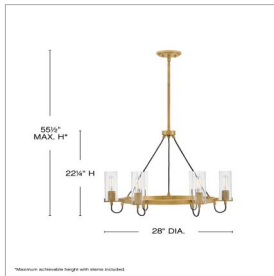

RYDEN

37855HB

MEDIUM CHANDELIER

A versatile stunner, Ryden's chic, modern-industrial silhouette is practical yet stylish, featuring elongated glass shades held by heavy cast prongs. Classic finishes are complemented by black, fabric-wrapped cord and subtle detailing.

DETAILS

FINISH:	Heritage Brass
MATERIAL:	Steel
GLASS:	Clear
SLOPE DEGREE:	90
DIMMABLE:	YES - WITH DIMMABLE LAMP (NOT INCLUDED)

DIMENSIONS

WIDTH:	28"
HEIGHT:	22.3"
WEIGHT:	17.2lb

LIGHT SOURCE

LIGHT SOURCE:	Socketed
WATTAGE:	6-7w Med. LED, 60w Equiv.
VOLTAGE:	120v

MOUNTING

CANOPY:	5.5" Dia.
LEAD WIRE:	1 X 120"
MAX HEIGHT:	55.5

SHIPPING

CARTON LENGTH:	31.8
CARTON WIDTH:	31.8
CARTON HEIGHT:	9.3
CARTON WEIGHT:	24.5

PRODUCT DETAILS:

- Dry Rated
- Includes (1) 6" stem and (2) 12" stems to customize hanging height
- Classic, elegant lines and timeless details enhance a traditional space
- Can be hung on a sloped ceiling
- Shown with T-style bulbs (not included)