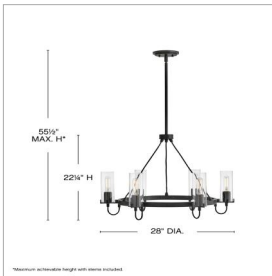

RYDEN

37855BK

MEDIUM CHANDELIER

A versatile stunner, Ryden's chic, modern-industrial silhouette is practical yet stylish, featuring elongated glass shades held by heavy cast prongs. Classic finishes are complemented by black, fabric-wrapped cord and subtle detailing.

DETAILS	
FINISH:	Black
MATERIAL:	Steel
GLASS:	Clear
SLOPE DEGREE:	90
DIMMABLE:	YES - WITH DIMMABLE LAMP (NOT INCLUDED)

DIMENSIONS	
WIDTH:	28"
HEIGHT:	22.3"
WEIGHT:	17.2lb

LIGHT SOURCE	
LIGHT SOURCE:	Socketed
WATTAGE:	6-7w Med. LED, 60w Equiv.
VOLTAGE:	120v

MOUNTING	
CANOPY:	5.5" Dia.
LEAD WIRE:	1 X 120"
MAX HEIGHT:	55.5

SHIPPING	
CARTON LENGTH:	31.8
CARTON WIDTH:	31.8
CARTON HEIGHT:	9.3
CARTON WEIGHT:	24.5

PRODUCT DETAILS:

- Dry Rated
- Includes (1) 6" stem and (2) 12" stems to customize hanging height
- Classic, elegant lines and timeless details enhance a traditional space
- Can be hung on a sloped ceiling
- Shown with T-style bulbs (not included)