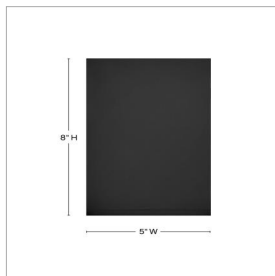

DETAILS	
FINISH:	Black
MATERIAL:	Composite
GLASS:	Etched Lens
DIMMABLE:	YES - CL TYPE DIMMER (SSL7A)

DIMENSIONS	
WIDTH:	5"
HEIGHT:	8"
WEIGHT:	2.1lb
BACK PLATE:	4.75"W X 5.25"H
EXTENSION:	5.8"
TOP TO OUTLET:	4"

LIGHT SOURCE	
LIGHT SOURCE:	Socketed
LED NAME:	GU10LED-6.5
WATTAGE:	1-7w GU10 LED *Included
VOLTAGE:	120v
LUMENS:	500
CRI:	90
INCANDESCENT EQUIVALENCY:	1 x 50w
DIMMABLE:	YES - CL TYPE DIMMER (SSL7A)

SHIPPING	
CARTON LENGTH:	8.3
CARTON WIDTH:	8
CARTON HEIGHT:	10.8
CARTON WEIGHT:	2.7