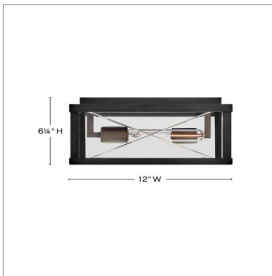

MONTE

28881BK

SMALL FLUSH MOUNT

Taking inspiration from traditional barware with its decorative cut glass motif, Monte is the perfect mix of glamour and simplicity. Large, clear glass panes with etched argyle detailing are framed in durable aluminum in a Black and Burnished Bronze finish to accentuate your outdoor spaces with a sophisticated aesthetic.

DETAILS	
FINISH:	Black
MATERIAL:	Aluminum
GLASS:	Clear
DIMMABLE:	YES - WITH DIMMABLE LAMP (NOT INCLUDED)

DIMENSIONS	
WIDTH:	12"
HEIGHT:	6.3"
WEIGHT:	7.9lb

LIGHT SOURCE	
LIGHT SOURCE:	Socketed
WATTAGE:	2-8w Med. LED, 60w Equiv.
VOLTAGE:	120v

MOUNTING	
CANOPY:	10.5" Sq.

SHIPPING	
CARTON LENGTH:	15.5
CARTON WIDTH:	15.5
CARTON HEIGHT:	11.8
CARTON WEIGHT:	10.1

PRODUCT DETAILS:

- Aluminum material ensures this piece can withstand strenuous outdoor conditions
- Damp Rated
- Outdoor finishes carry a 2-year warranty
- Sophisticated and streamlined design, durable construction and a timeless finish complement any architectural style