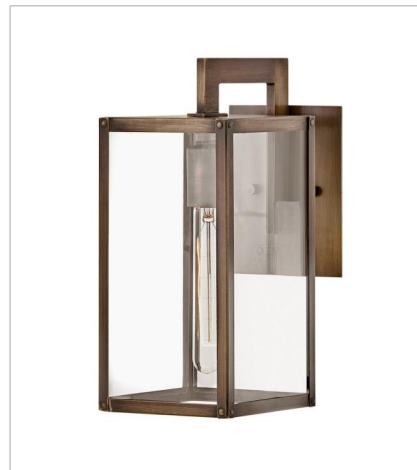

# MAX

Simple, clean-cut, yet captivating, Max is an instant classic, perfect for a myriad of outdoor spaces. Max's simple construction and hand-welded aluminum frame embody the modern inspiration behind the design. Surrounded by clear glass panels, it yields architectural simplicity for the touch of contemporary we crave.

**FINISH:** Burnished Bronze  
**GLASS:** Clear, Clear and Etched White (optional)

**2592BU-LL**  
EXTRA LARGE HANGING LANTERN  
16.5" W, 40.8" H  
Socketed  
1-4w Med. LED \*Included

**2590BU**  
SMALL WALL MOUNT LANTERN  
6" W, 13.3" H  
Socketed  
1-12w Med. LED, 100w Equiv.