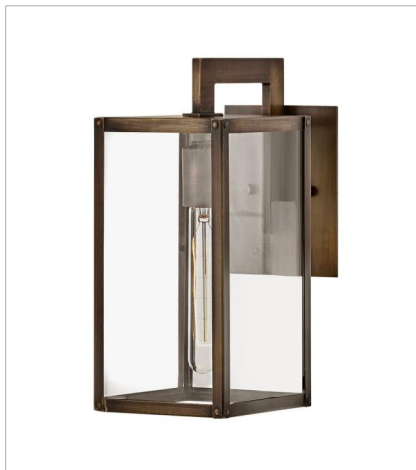

# MAX

Simple, clean-cut, yet captivating, Max is an instant classic, perfect for a myriad of outdoor spaces. Max's simple construction and hand-welded aluminum frame embody the modern inspiration behind the design. Surrounded by clear glass panels, it yields architectural simplicity for the touch of contemporary we crave.

**FINISH:** Burnished Bronze  
**GLASS:** Clear, Clear and Etched White (optional)

**2592BU-LL**  
EXTRA LARGE HANGING LANTERN  
16.5" W, 40.8" H  
Socketed  
1-4w Med. LED \*Included

**2590BU**  
SMALL WALL MOUNT LANTERN  
6" W, 13.3" H  
Socketed  
1-12w Med. LED, 100w Equiv.