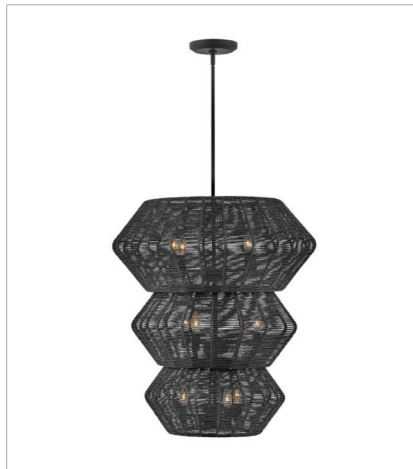

LUCA

Luca's coastal vibe is permeated with a slightly exotic edge. The bold silhouette showcases a robust, weather-resistant, woven drum shade and candelabra lamps enclosed in clear, seedy glass for plenty of functional light. Offered in a variety of finish options. Luca is part of the Lisa McDennon Collection.

FINISH: Black
GLASS: Clear Seedy
SHADE: Black, Camel, All Weather Rattan

40386BLK
EXTRA LARGE DRUM CHANDELIER
60" W, 17.5" H
Socketed
8-14w Med. LED, 100w Equiv.

40386BLK-CML
EXTRA LARGE DRUM CHANDELIER
60" W, 17.5" H
Socketed
8-14w Med. LED, 100w Equiv.

40387BLK
LARGE CONVERTIBLE PENDANT
20" W, 21" H
Socketed
1-14w Med. LED, 100w Equiv.

40387BLK-CML
LARGE CONVERTIBLE PENDANT
20" W, 21" H
Socketed
1-14w Med. LED, 100w Equiv.

40388BLK
DOUBLE XL MULTI TIER CHANDE...
27.8" W, 31.3" H
Socketed
10-5w Cand. LED, 60w Equiv.

40385BLK-CML
LARGE CONVERTIBLE DRUM CHAN...
38" W, 14.5" H
Socketed
7-5w Cand. LED, 60w Equiv.

LUCA

Luca's coastal vibe is permeated with a slightly exotic edge. The bold silhouette showcases a robust, weather-resistant, woven drum shade and candelabra lamps enclosed in clear, seedy glass for plenty of functional light. Offered in a variety of finish options. Luca is part of the Lisa McDennon Collection.