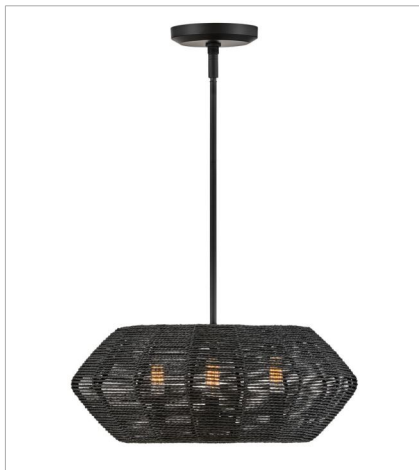

LUCA

Luca's coastal vibe is permeated with a slightly exotic edge. The bold silhouette showcases a robust, weather-resistant, woven drum shade and candelabra lamps enclosed in clear, seedy glass for plenty of functional light. Offered in a variety of finish options. Luca is part of the Lisa McDennon Collection.

FINISH: Black
GLASS: Clear Seedy
SHADE: Black, Camel, All Weather Rattan

40386BLK
EXTRA LARGE DRUM CHANDELIER
60" W, 17.5" H
Socketed
8-14w Med. LED, 100w Equiv.

40386BLK-CML
EXTRA LARGE DRUM CHANDELIER
60" W, 17.5" H
Socketed
8-14w Med. LED, 100w Equiv.

40387BLK
LARGE CONVERTIBLE PENDANT
20" W, 21" H
Socketed
1-14w Med. LED, 100w Equiv.

40387BLK-CML
LARGE CONVERTIBLE PENDANT
20" W, 21" H
Socketed
1-14w Med. LED, 100w Equiv.

40388BLK
DOUBLE XL MULTI TIER CHANDE...
27.8" W, 31.3" H
Socketed
10-5w Cand. LED, 60w Equiv.

FINISH: Black
GLASS: Clear Seedy
SHADE: Black, Camel, All Weather Rattan

40383BLK
SMALL CONVERTIBLE DRUM CHAN...
21.3" W, 8.5" H
Socketed
3-5w Cand. LED, 60w Equiv.

40383BLK-CML
SMALL CONVERTIBLE DRUM CHAN...
21.3" W, 8.5" H
Socketed
3-5w Cand. LED, 60w Equiv.