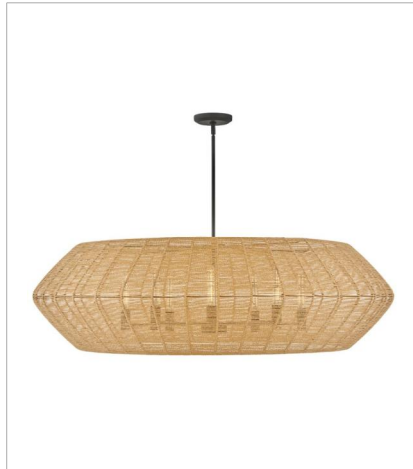

LUCA

Luca's coastal vibe is permeated with a slightly exotic edge. The bold silhouette showcases a robust, weather-resistant, woven drum shade and candelabra lamps enclosed in clear, seedy glass for plenty of functional light. Offered in a variety of finish options. Luca is part of the Lisa McDennon Collection.

FINISH: Black
GLASS: Clear Seedy
SHADE: Black, Camel, All Weather Rattan

40386BLK
EXTRA LARGE DRUM CHANDELIER
60" W, 17.5" H
Socketed
8-14w Med. LED, 100w Equiv.

40386BLK-CML
EXTRA LARGE DRUM CHANDELIER
60" W, 17.5" H
Socketed
8-14w Med. LED, 100w Equiv.

40387BLK
LARGE CONVERTIBLE PENDANT
20" W, 21" H
Socketed
1-14w Med. LED, 100w Equiv.

40387BLK-CML
LARGE CONVERTIBLE PENDANT
20" W, 21" H
Socketed
1-14w Med. LED, 100w Equiv.

40388BLK
DOUBLE XL MULTI TIER CHANDE...
27.8" W, 31.3" H
Socketed
10-5w Cand. LED, 60w Equiv.

hinkley.com

LUCA

Luca's coastal vibe is permeated with a slightly exotic edge. The bold silhouette showcases a robust, weather-resistant, woven drum shade and candelabra lamps enclosed in clear, seedy glass for plenty of functional light. Offered in a variety of finish options. Luca is part of the Lisa McDennon Collection.