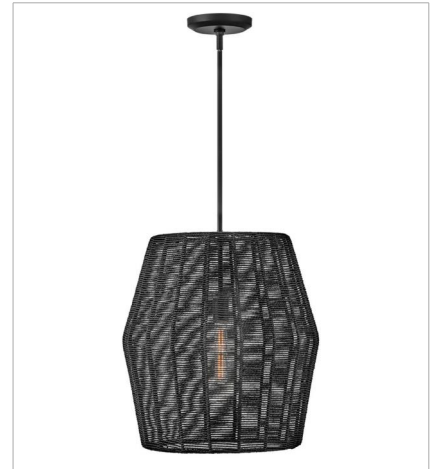

LUCA

Luca's coastal vibe is permeated with a slightly exotic edge. The bold silhouette showcases a robust, weather-resistant, woven drum shade and candelabra lamps enclosed in clear, seedy glass for plenty of functional light. Offered in a variety of finish options. Luca is part of the Lisa McDennon Collection.

FINISH: Black
GLASS: Clear Seedy
SHADE: Black, Camel, All Weather Rattan

40386BLK
EXTRA LARGE DRUM CHANDELIER
60" W, 17.5" H
Socketed
8-14w Med. LED, 100w Equiv.

40386BLK-CML
EXTRA LARGE DRUM CHANDELIER
60" W, 17.5" H
Socketed
8-14w Med. LED, 100w Equiv.

40387BLK
LARGE CONVERTIBLE PENDANT
20" W, 21" H
Socketed
1-14w Med. LED, 100w Equiv.

40387BLK-CML
LARGE CONVERTIBLE PENDANT
20" W, 21" H
Socketed
1-14w Med. LED, 100w Equiv.

40388BLK
DOUBLE XL MULTI TIER CHANDE...
27.8" W, 31.3" H
Socketed
10-5w Cand. LED, 60w Equiv.

hinkley.com

LUCA

Luca's coastal vibe is permeated with a slightly exotic edge. The bold silhouette showcases a robust, weather-resistant, woven drum shade and candelabra lamps enclosed in clear, seedy glass for plenty of functional light. Offered in a variety of finish options. Luca is part of the Lisa McDennon Collection.