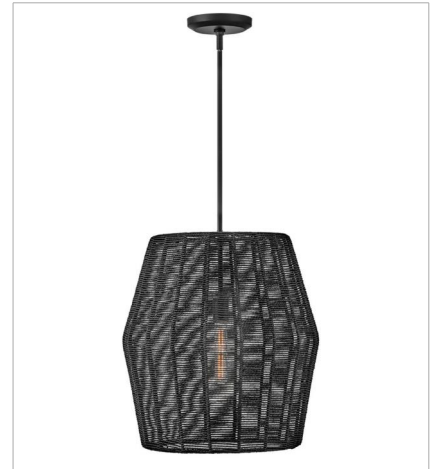

LUCA

lisa mcdennon
COLLECTION

Luca's coastal vibe is permeated with a slightly exotic edge. The bold silhouette showcases a robust, weather-resistant, woven drum shade and candelabra lamps enclosed in clear, seedy glass for plenty of functional light. Offered in a variety of finish options. Luca is part of the Lisa McDennon Collection.

FINISH: Black
GLASS: Clear Seedy
SHADE: Black, Camel, All Weather Rattan

40386BLK
EXTRA LARGE DRUM CHANDELIER
60" W, 17.5" H
Socketed
8-14w Med. LED, 100w Equiv.

40386BLK-CML
EXTRA LARGE DRUM CHANDELIER
60" W, 17.5" H
Socketed
8-14w Med. LED, 100w Equiv.

40387BLK
LARGE CONVERTIBLE PENDANT
20" W, 21" H
Socketed
1-14w Med. LED, 100w Equiv.

40387BLK-CML
LARGE CONVERTIBLE PENDANT
20" W, 21" H
Socketed
1-14w Med. LED, 100w Equiv.

40388BLK
DOUBLE XL MULTI TIER CHANDE...
27.8" W, 31.3" H
Socketed
10-5w Cand. LED, 60w Equiv.

hinkley.com

LUCA

Luca's coastal vibe is permeated with a slightly exotic edge. The bold silhouette showcases a robust, weather-resistant, woven drum shade and candelabra lamps enclosed in clear, seedy glass for plenty of functional light. Offered in a variety of finish options. Luca is part of the Lisa McDennon Collection.