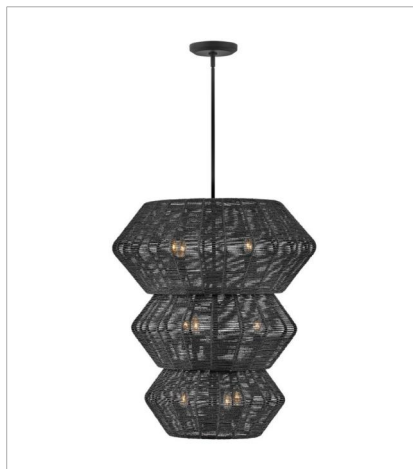

LUCA

lisa mcdennon
COLLECTION

Luca's coastal vibe is permeated with a slightly exotic edge. The bold silhouette showcases a robust, weather-resistant, woven drum shade and candelabra lamps enclosed in clear, seedy glass for plenty of functional light. Offered in a variety of finish options. Luca is part of the Lisa McDennon Collection.

FINISH: Black
GLASS: Clear Seedy
SHADE: Black, Camel, All Weather Rattan

40386BLK
EXTRA LARGE DRUM CHANDELIER
60" W, 17.5" H
Socketed
8-14w Med. LED, 100w Equiv.

40386BLK-CML
EXTRA LARGE DRUM CHANDELIER
60" W, 17.5" H
Socketed
8-14w Med. LED, 100w Equiv.

40387BLK
LARGE CONVERTIBLE PENDANT
20" W, 21" H
Socketed
1-14w Med. LED, 100w Equiv.

40387BLK-CML
LARGE CONVERTIBLE PENDANT
20" W, 21" H
Socketed
1-14w Med. LED, 100w Equiv.

40388BLK
DOUBLE XL MULTI TIER CHANDE...
27.8" W, 31.3" H
Socketed
10-5w Cand. LED, 60w Equiv.

40385BLK-CML
LARGE CONVERTIBLE DRUM CHAN...
38" W, 14.5" H
Socketed
7-5w Cand. LED, 60w Equiv.

LUCA

Luca's coastal vibe is permeated with a slightly exotic edge. The bold silhouette showcases a robust, weather-resistant, woven drum shade and candelabra lamps enclosed in clear, seedy glass for plenty of functional light. Offered in a variety of finish options. Luca is part of the Lisa McDennon Collection.