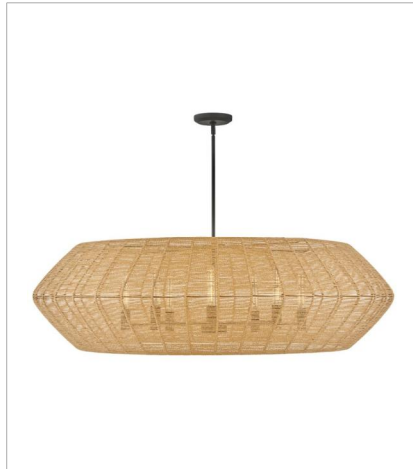

LUCA

lisa mcdennon
COLLECTION

Luca's coastal vibe is permeated with a slightly exotic edge. The bold silhouette showcases a robust, weather-resistant, woven drum shade and candelabra lamps enclosed in clear, seedy glass for plenty of functional light. Offered in a variety of finish options. Luca is part of the Lisa McDennon Collection.

FINISH: Black
GLASS: Clear Seedy
SHADE: Black, Camel, All Weather Rattan

40386BLK
EXTRA LARGE DRUM CHANDELIER
60" W, 17.5" H
Socketed
8-14w Med. LED, 100w Equiv.

40386BLK-CML
EXTRA LARGE DRUM CHANDELIER
60" W, 17.5" H
Socketed
8-14w Med. LED, 100w Equiv.

40387BLK
LARGE CONVERTIBLE PENDANT
20" W, 21" H
Socketed
1-14w Med. LED, 100w Equiv.

40387BLK-CML
LARGE CONVERTIBLE PENDANT
20" W, 21" H
Socketed
1-14w Med. LED, 100w Equiv.

40388BLK
DOUBLE XL MULTI TIER CHANDE...
27.8" W, 31.3" H
Socketed
10-5w Cand. LED, 60w Equiv.

hinkley.com

LUCA

Luca's coastal vibe is permeated with a slightly exotic edge. The bold silhouette showcases a robust, weather-resistant, woven drum shade and candelabra lamps enclosed in clear, seedy glass for plenty of functional light. Offered in a variety of finish options. Luca is part of the Lisa McDennon Collection.