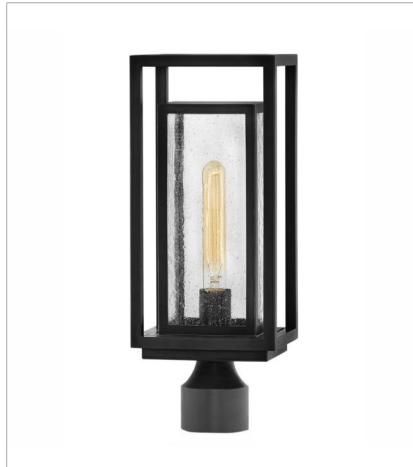

1001BK
MEDIUM POST MOUNT LANTERN
7" W, 17" H
Socketed
1-12w Med. LED, 100w Equiv.