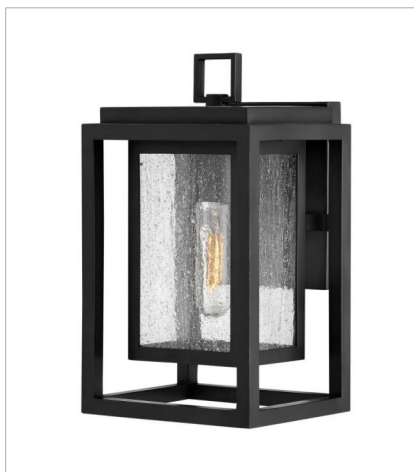

REPUBLIC

Republic's striking double frame design, constructed from a composite material and treated with an anti-fading agent for maximum durability, is at home on the coast or a country lodge. The Oil-Rubbed Bronze, Satin Nickel, Textured White, and Black resilience finishes feature a 5-year warranty and are resistant to rust and corrosion.

FINISH: Black
GLASS: Etched, Clear Seedy

15558BK-LL
LED PATH LIGHT
6" W, 24" H
Socketed
1-1.50w T5 LED *Included

1000BK
SMALL WALL MOUNT LANTERN
7" W, 12" H
Socketed
1-12w Med. LED, 100w Equiv.

1000BK-LL
SMALL WALL MOUNT LANTERN
7" W, 12" H
Socketed
1-2w Med. LED *Included

1004BK
MEDIUM WALL MOUNT LANTERN
7" W, 16" H
Socketed
1-12w Med. LED, 100w Equiv.

1004BK-LL
MEDIUM WALL MOUNT LANTERN
7" W, 16" H
Socketed
1-2w Med. LED *Included

1004BK-LV
MEDIUM WALL MOUNT LANTERN 12V
7" W, 16" H
Socketed
1-3.50w Med. LED *Included

FINISH: Black
GLASS: Etched, Clear Seedy

1005BK
MEDIUM WALL MOUNT LANTERN
7" W, 20" H
Socketed
1-12w Med. LED, 100w Equiv.

1005BK-LL
MEDIUM WALL MOUNT LANTERN
7" W, 20" H
Socketed
1-2w Med. LED *Included