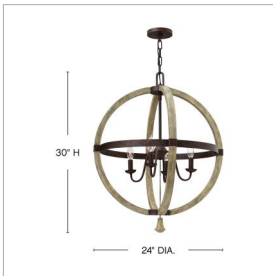

MIDDLEFIELD

FR40564IRR

MEDIUM ORB

Middlefield's rustic-chic design captures a historical feel with its solid distressed wood reminiscent of weathered ash, steel construction and iron rust finish. A pear-shaped wood finial adds an additional elegant detail.

DETAILS	
FINISH:	Iron Rust
MATERIAL:	Wood
SLOPE DEGREE:	90
DIMMABLE:	YES - WITH DIMMABLE LAMP (NOT INCLUDED)

DIMENSIONS	
WIDTH:	24"
HEIGHT:	30"
WEIGHT:	12lb

LIGHT SOURCE	
LIGHT SOURCE:	Socketed
WATTAGE:	4-5w Cand. LED, 60w Equiv.
VOLTAGE:	120v

MOUNTING	
CANOPY:	5" Dia.
LEAD WIRE:	1 X 144"

SHIPPING	
CARTON LENGTH:	25
CARTON WIDTH:	25
CARTON HEIGHT:	27
CARTON WEIGHT:	21

PRODUCT DETAILS:

- Dry Rated
- Can be hung on a sloped ceiling
- Artisanal details, a rich finish and organic elements add warm rustic style