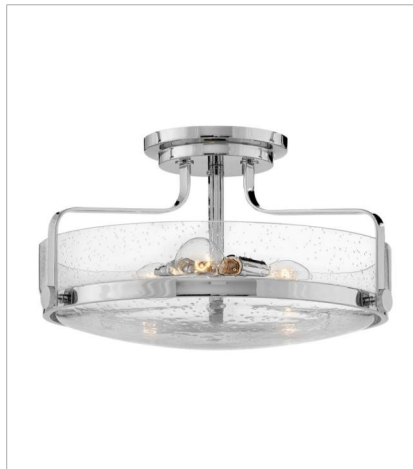

HARPER

Harper's sleek, retro design elevates the traditional flush mount with a unique opal glass bound by a prominent metal ring and decorative knobs available in four finishes.

FINISH: Chrome
GLASS: Clear Seedy, Etched Opal

3640CM-CS
MEDIUM FLUSH MOUNT
15.8" W, 6.3" H
Socketed
3-5w Med. LED

3641CM
MEDIUM SEMI-FLUSH MOUNT
14.5" W, 10" H
Socketed
3-14w Med. LED, 100w Equiv.

3641CM-CS
MEDIUM SEMI-FLUSH MOUNT
14.5" W, 10" H
Socketed
3-14w Med. LED, 100w Equiv.

3643CM
LARGE SEMI-FLUSH MOUNT
18" W, 10" H
Socketed
3-14w Med. LED, 100w Equiv.

3643CM-CS
LARGE SEMI-FLUSH MOUNT
18" W, 10" H
Socketed
3-14w Med. LED, 100w Equiv.

HINKLEY

HINKLEY
33000 Pin Oak Parkway
Avon Lake, OH 44012