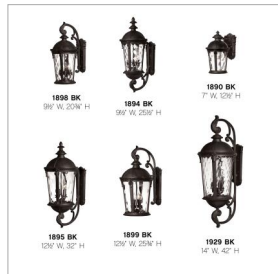

WINDSOR

1898BK

SMALL WALL MOUNT LANTERN

Windsor combines elegant details and decorative cast detailing into its cast aluminum construction. The Black finish and clear water glass add to its majestic style.

DETAILS	
FINISH:	Black
MATERIAL:	Aluminum
GLASS:	Clear Water Glass
DIMMABLE:	YES - WITH DIMMABLE LAMP (NOT INCLUDED)

DIMENSIONS	
WIDTH:	9.5"
HEIGHT:	20.8"
WEIGHT:	9lb
BACK PLATE:	5.75"W X 12"H
EXTENSION:	12"
TOP TO OUTLET:	12.5"

LIGHT SOURCE	
LIGHT SOURCE:	Socketed
WATTAGE:	3-5w Cand. LED, 40w Equiv.
VOLTAGE:	120v

SHIPPING	
CARTON LENGTH:	14.4
CARTON WIDTH:	12.2
CARTON HEIGHT:	32.9
CARTON WEIGHT:	14

PRODUCT DETAILS:

- Aluminum material ensures this piece can withstand strenuous outdoor conditions
- Part of the Estate Series, a comprehensive breadth of fixtures, thoughtfully selected to meet the diverse needs of expansive estates
- Wet Rated
- Mounted at a point of entry, wall mount lights provide safety and security with a welcoming element
- Classic lines and heritage details complement traditional architecture
- Outdoor finishes carry a 2-year warranty