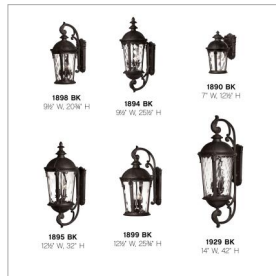

### EXTRA SMALL WALL MOUNT LANTERN

Windsor combines elegant details and decorative cast detailing into its cast aluminum construction. The Black finish and clear water glass add to its majestic style.

DETAILS	
FINISH:	Black
MATERIAL:	Aluminum
GLASS:	Clear Water Glass
DIMMABLE:	YES - WITH DIMMABLE LAMP (NOT INCLUDED)

DIMENSIONS	
WIDTH:	7"
HEIGHT:	12.5"
WEIGHT:	5lb
BACK PLATE:	5.75"W X 8"H
EXTENSION:	8.3"
TOP TO OUTLET:	5"

LIGHT SOURCE	
LIGHT SOURCE:	Socketed
WATTAGE:	1-12w Med. LED, 75w Equiv.
VOLTAGE:	120v

SHIPPING	
CARTON LENGTH:	9.3
CARTON WIDTH:	9
CARTON HEIGHT:	14.5
CARTON WEIGHT:	6