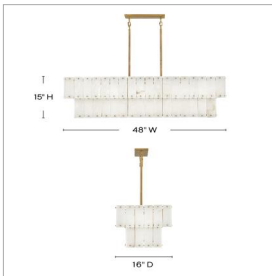

SIMONE

FR47756BNG

MEDIUM EIGHT LIGHT LINEAR

Simone has the timeless charm to infuse any space with opulent luxury. Fashioned with natural alabaster panels in a traditional tiered style, the effortless appeal speaks for itself. Perfect for dining rooms, foyers, and grand spaces, Simone is a conversation-starting piece that is truly a work of art.

DETAILS	
FINISH:	Burnished Gold
MATERIAL:	Steel
GLASS:	Alabaster
DIMMABLE:	YES - WITH DIMMABLE LAMP (NOT INCLUDED)

DIMENSIONS	
WIDTH:	48"
HEIGHT:	15"
DEPTH:	16
WEIGHT:	58lb

LIGHT SOURCE	
LIGHT SOURCE:	Socketed
WATTAGE:	8-5w Cand. LED, 60w Equiv.
VOLTAGE:	120v

MOUNTING	
CANOPY:	4.5"W X 12.5"L
LEAD WIRE:	1 X 144"
MAX HEIGHT:	50.5

SHIPPING	
CARTON LENGTH:	55
CARTON WIDTH:	21
CARTON HEIGHT:	25
CARTON WEIGHT:	92

PRODUCT DETAILS:

- Dry Rated
- Includes (2) 6" stems and (4) 12" stems to customize hanging height
- Classic, elegant lines and timeless details enhance a traditional space
- This design features a luxurious gold finish with an opulent sheen
- Fixture exceeds 50 lbs and must be supported independently of the outlet box