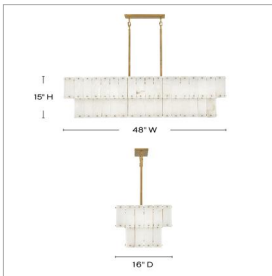

SIMONE

FR47756BNG

MEDIUM EIGHT LIGHT LINEAR

Simone has the timeless charm to infuse any space with opulent luxury. Fashioned with natural alabaster panels in a traditional tiered style, the effortless appeal speaks for itself. Perfect for dining rooms, foyers, and grand spaces, Simone is a conversation-starting piece that is truly a work of art.

DETAILS

FINISH:	Burnished Gold
MATERIAL:	Steel
GLASS:	Alabaster
DIMMABLE:	YES - WITH DIMMABLE LAMP (NOT INCLUDED)

DIMENSIONS

WIDTH:	48"
HEIGHT:	15"
DEPTH:	16
WEIGHT:	58lb

LIGHT SOURCE

LIGHT SOURCE:	Socketed
WATTAGE:	8-5w Cand. LED, 60w Equiv.
VOLTAGE:	120v

MOUNTING

CANOPY:	4.5"W X 12.5"L
LEAD WIRE:	1 X 144"
MAX HEIGHT:	50.5

SHIPPING

CARTON LENGTH:	55
CARTON WIDTH:	21
CARTON HEIGHT:	25
CARTON WEIGHT:	92

PRODUCT DETAILS:

- Dry Rated
- Includes (2) 6" stems and (4) 12" stems to customize hanging height
- Classic, elegant lines and timeless details enhance a traditional space
- This design features a luxurious gold finish with an opulent sheen
- Fixture exceeds 50 lbs and must be supported independently of the outlet box