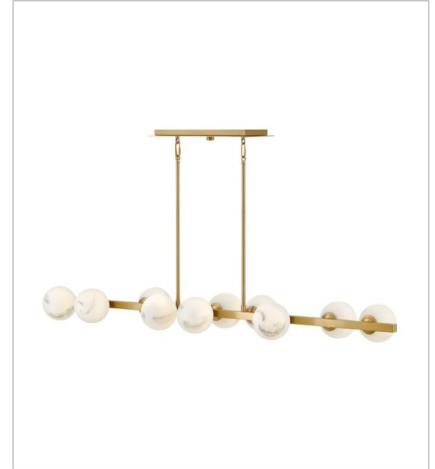

SELENE

Selene is what dreams are made of. Swirled glass globes dance along the silhouette, providing an enticing, ambient glow and attracting attention in all the right ways. Selene indulges in the details and revels in the spotlight, projecting a strong confidence in modern design.

FINISH: Lacquered Brass
GLASS: Swirled

FR41900LCB
LARGE THREE LIGHT SCONCE
6" W, 21" H
Socketed
3-7w G9 LED

FR41905LCB
LARGE MULTI TIER CHANDELIER
48" W, 28" H
Socketed
18-7w G9 LED

FR41906LCB
LARGE TEN LIGHT LINEAR
55" W, 4.8" H
Socketed
10-7w G9 LED