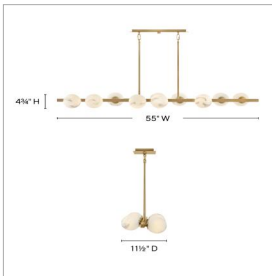

SELENE

FR41906LCB

LARGE TEN LIGHT LINEAR

Selene is what dreams are made of. Swirled glass globes dance along the silhouette, providing an enticing, ambient glow and attracting attention in all the right ways. Selene indulges in the details and revels in the spotlight, projecting a strong confidence in modern design.

DETAILS	
FINISH:	Lacquered Brass
MATERIAL:	Steel
GLASS:	Swirled
DIMMABLE:	YES - WITH DIMMABLE LAMP (NOT INCLUDED)

DIMENSIONS	
WIDTH:	55"
HEIGHT:	4.8"
DEPTH:	11.5
WEIGHT:	17.3lb

LIGHT SOURCE	
LIGHT SOURCE:	Socketed
WATTAGE:	10-7w G9 LED
VOLTAGE:	120v

MOUNTING	
CANOPY:	6"W X 15.75"L
LEAD WIRE:	1 X 144"
MAX HEIGHT:	37.5

SHIPPING	
CARTON LENGTH:	57.5
CARTON WIDTH:	12
CARTON HEIGHT:	7.8
CARTON WEIGHT:	21.3

PRODUCT DETAILS:

- Dry Rated
- Includes (2) 6" stems and (4) 12" stems to customize hanging height
- Bold silhouette with dramatic details creates a modern statement
- G9 LED lamp required