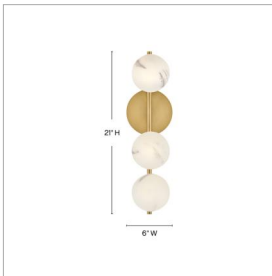

SELENE

FR41900LCB

LARGE THREE LIGHT SCONCE

Selene is what dreams are made of. Swirled glass globes dance along the silhouette, providing an enticing, ambient glow and attracting attention in all the right ways. Selene indulges in the details and revels in the spotlight, projecting a strong confidence in modern design.

DETAILS	
FINISH:	Lacquered Brass
MATERIAL:	Steel
GLASS:	Swirled
DIMMABLE:	YES - WITH DIMMABLE LAMP (NOT INCLUDED)

DIMENSIONS	
WIDTH:	6"
HEIGHT:	21"
WEIGHT:	4.7lb
BACK PLATE:	4.75" Dia.
EXTENSION:	6.3"
TOP TO OUTLET:	8.5"

LIGHT SOURCE	
LIGHT SOURCE:	Socketed
WATTAGE:	3-7w G9 LED
VOLTAGE:	120v

SHIPPING	
CARTON LENGTH:	22.8
CARTON WIDTH:	8.3
CARTON HEIGHT:	12
CARTON WEIGHT:	6.3

PRODUCT DETAILS:

- Dry Rated
- This fixture can be mounted either up or down to best fit your space
- Bold silhouette with dramatic details creates a modern statement
- Invisimount hardware is hidden on the backplate for a clean silhouette
- G9 LED lamp required