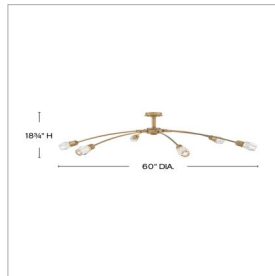

ATERA

FR33328HB

EXTRA LARGE SINGLE TIER CHANDELIER

Atera meets at the corner of transitional and modern design to bring a breath of freshness into any space. This chic high-impact style with outreaching arms is capped with elegant cut crystals complemented by a Black Oxide or Heritage Brass finish.

DETAILS	
FINISH:	Heritage Brass
MATERIAL:	Steel
GLASS:	Faceted Clear Crystal
SLOPE DEGREE:	90
DIMMABLE:	YES - WITH DIMMABLE LAMP (NOT INCLUDED)

DIMENSIONS	
WIDTH:	60"
HEIGHT:	10"
WEIGHT:	19.3lb

LIGHT SOURCE	
LIGHT SOURCE:	Socketed
WATTAGE:	6-5w Cand. LED, 60w Equiv.
VOLTAGE:	120v

MOUNTING	
CANOPY:	5" Dia.
LEAD WIRE:	1 X 120"
MAX HEIGHT:	42.8

SHIPPING	
CARTON LENGTH:	20.8
CARTON WIDTH:	19.8
CARTON HEIGHT:	29
CARTON WEIGHT:	24.4

PRODUCT DETAILS:

- Dry Rated
- Includes (1) 6" stem and (2) 12" stems to customize hanging height
- Can be hung on a sloped ceiling
- Steel arms capped with elegant cut crystals
- Bold silhouette with dramatic details creates a modern statement
- Low-profile look with high impact on style
- Convertible design can be hung as a chandelier or semi-flush mount
- Convertible design can be hung as a pendant or semi-flush mount