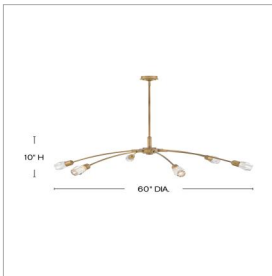

ATERA

FR33328HB

EXTRA LARGE SINGLE TIER CHANDELIER

Atera meets at the corner of transitional and modern design to bring a breath of freshness into any space. This chic high-impact style with outreaching arms is capped with elegant cut crystals complemented by a Black Oxide or Heritage Brass finish.

DETAILS	
FINISH:	Heritage Brass
MATERIAL:	Steel
GLASS:	Faceted Clear Crystal
SLOPE DEGREE:	90
DIMMABLE:	YES - WITH DIMMABLE LAMP (NOT INCLUDED)

DIMENSIONS	
WIDTH:	60"
HEIGHT:	10"
WEIGHT:	19.3lb

LIGHT SOURCE	
LIGHT SOURCE:	Socketed
WATTAGE:	6-5w Cand. LED, 60w Equiv.
VOLTAGE:	120v

MOUNTING	
CANOPY:	5" Dia.
LEAD WIRE:	1 X 120"
MAX HEIGHT:	42.8

SHIPPING	
CARTON LENGTH:	20.8
CARTON WIDTH:	19.8
CARTON HEIGHT:	29
CARTON WEIGHT:	24.4

PRODUCT DETAILS:

- Dry Rated
- Includes (1) 6" stem and (2) 12" stems to customize hanging height
- Can be hung on a sloped ceiling
- Steel arms capped with elegant cut crystals
- Bold silhouette with dramatic details creates a modern statement
- Low-profile look with high impact on style
- Convertible design can be hung as a chandelier or semi-flush mount
- Convertible design can be hung as a pendant or semi-flush mount