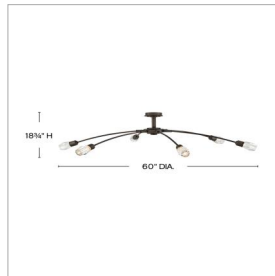

ATERA

FR33328BX

EXTRA LARGE SINGLE TIER CHANDELIER

Atera meets at the corner of transitional and modern design to bring a breath of freshness into any space. This chic high-impact style with outreaching arms is capped with elegant cut crystals complemented by a Black Oxide or Heritage Brass finish.

DETAILS	
FINISH:	Black Oxide
MATERIAL:	Steel
GLASS:	Faceted Clear Crystal
SLOPE DEGREE:	90
DIMMABLE:	YES - WITH DIMMABLE LAMP (NOT INCLUDED)

DIMENSIONS	
WIDTH:	60"
HEIGHT:	10"
WEIGHT:	19.3lb

LIGHT SOURCE	
LIGHT SOURCE:	Socketed
WATTAGE:	6-5w Cand. LED, 60w Equiv.
VOLTAGE:	120v

MOUNTING	
CANOPY:	5" Dia.
LEAD WIRE:	1 X 120"
MAX HEIGHT:	42.8

SHIPPING	
CARTON LENGTH:	20.8
CARTON WIDTH:	19.8
CARTON HEIGHT:	29
CARTON WEIGHT:	24.4

PRODUCT DETAILS:

- Dry Rated
- Includes (1) 6" stem and (2) 12" stems to customize hanging height
- Can be hung on a sloped ceiling
- Steel arms capped with elegant cut crystals
- Bold silhouette with dramatic details creates a modern statement
- Low-profile look with high impact on style
- Convertible design can be hung as a chandelier or semi-flush mount
- Convertible design can be hung as a pendant or semi-flush mount