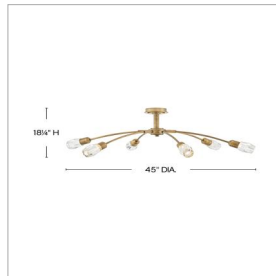

### LARGE SINGLE TIER CHANDELIER

Atera meets at the corner of transitional and modern design to bring a breath of freshness into any space. This chic high-impact style with outreaching arms is capped with elegant cut crystals complemented by a Black Oxide or Heritage Brass finish.

DETAILS	
FINISH:	Heritage Brass
MATERIAL:	Steel
GLASS:	Faceted Clear Crystal
SLOPE DEGREE:	90
DIMMABLE:	YES - WITH DIMMABLE LAMP (NOT INCLUDED)

DIMENSIONS	
WIDTH:	45"
HEIGHT:	9.5"
WEIGHT:	16.9lb

LIGHT SOURCE	
LIGHT SOURCE:	Socketed
WATTAGE:	6-5w Cand. LED, 60w Equiv.
VOLTAGE:	120v

MOUNTING	
CANOPY:	5" Dia.
LEAD WIRE:	1 X 120"
MAX HEIGHT:	42.3

SHIPPING	
CARTON LENGTH:	18.5
CARTON WIDTH:	17.5
CARTON HEIGHT:	22.3
CARTON WEIGHT:	20.7

#### PRODUCT DETAILS:

- Dry Rated
- Includes (1) 6" stem and (2) 12" stems to customize hanging height
- Can be hung on a sloped ceiling
- Steel arms capped with elegant cut crystals
- Bold silhouette with dramatic details creates a modern statement
- Low-profile look with high impact on style
- Convertible design can be hung as a chandelier or semi-flush mount
- Convertible design can be hung as a pendant or semi-flush mount