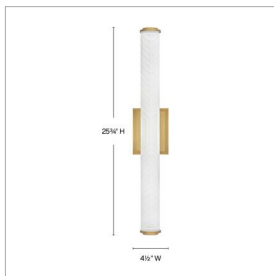

DEVON

57863LCB

MEDIUM LED VANITY

Devon is the perfect balance of style and function. Geometric subtleties paired with the cased opal glass blend transitional and modern elements to make a sleek and unexpected statement. Stepped endcaps on both sides match the square backplate for a dash of industrial appeal. Devon is part of the Lisa McDennon Collection.

DETAILS	
FINISH:	Lacquered Brass
MATERIAL:	Steel
GLASS:	Etched Pattern
DIMMABLE:	YES - CL TYPE DIMMER (SSL7A)

DIMENSIONS	
WIDTH:	25.8"
HEIGHT:	4.5"
WEIGHT:	3.9lb
BACK PLATE:	6"W X 4.5"H
EXTENSION:	3.8"
TOP TO OUTLET:	2.25"

LIGHT SOURCE	
LIGHT SOURCE:	Integrated LED
LED NAME:	LEVO112-608
WATTAGE:	40w LED *Included
VOLTAGE:	120v
LUMENS:	2350
CRI:	90
INCANDESCENT EQUIVALENCY:	2 x 75w
DIMMABLE:	YES - CL TYPE DIMMER (SSL7A)

SHIPPING	
CARTON LENGTH:	30.8
CARTON WIDTH:	11
CARTON HEIGHT:	7.5
CARTON WEIGHT:	5.7